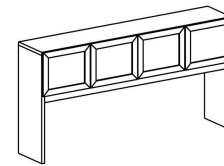

Basyx

Veneer Desks: BWE Series

Desk Shell with bow front top
72"W x 42"D x 29 1/2"H
BWE2111 \$527.25

Desk Shell with rectangle top
72"W x 36"D x 29 1/2"H
BWE2101 \$502.50

Credenza Shell
72"W x 24"D x 29 1/2"H
BWE2121 \$389.25

Bridge
48"W x 24"D x 29 1/2"H
BWE2155 \$243.00

Bookcase
35 5/8"W x 13"D x 67 1/8"H
BWE2193 \$462.75

Grommets
Antique Brushed Brass (1 Per Box)
BWE345 \$12.75
Brushed Nickel (1 Per Box)
BWE340 \$12.75

Hutch and Door Kit with aluminum frame and frosted tempered glass
72"W x 14 5/8"D x 37 5/8"H
BWE2180 \$486.00
Fits 72"W BWE2180 Hutch (4 doors and hardware)
BWE3180 \$162.75

Hutch and Door Kit with wood frame and frosted tempered glass
72"W x 14 5/8"D x 37 5/8"H
BWE2180 \$486.00
Fits 72"W BWE2180 Hutch (4 Doors and Hardware)
BWE3190 \$132.00

Hutch and Door Kit with solid wood
72"W x 14 5/8"D x 37 5/8"H
BWE2180 \$486.00
Fits 72"W BWE 2180 Hutch (4 Doors and Hardware)
BWE3170 \$76.50