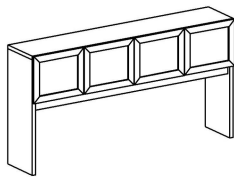

Basyx

Veneer Desks: BWE Series

Desk Shell with bow front top
72"W x 42"D x 29 1/2"H
BWE2111 \$527.25

Desk Shell with rectangle top
72"W x 36"D x 29 1/2"H
BWE2101 \$502.50

Credenza Shell
72"W x 24"D x 29 1/2"H
BWE2121 \$389.25

Bridge
48"W x 24"D x 29 1/2"H
BWE2155 \$243.00

Bookcase
35 5/8"W x 13"D x 67 1/8"H
BWE2193 \$462.75

Grommets
Antique Brushed Brass (1 Per Box)
BWE345 \$12.75
Brushed Nickel (1 Per Box)
BWE340 \$12.75

Hutch and Door Kit with aluminum frame and frosted tempered glass
72"W x 14 5/8"D x 37 5/8"H
BWE2180 \$486.00
Fits 72"W BWE2180 Hutch (4 doors and hardware)
BWE3180 \$162.75

Hutch and Door Kit with wood frame and frosted tempered glass
72"W x 14 5/8"D x 37 5/8"H
BWE2180 \$486.00
Fits 72"W BWE2180 Hutch (4 Doors and Hardware)
BWE3190 \$132.00

Hutch and Door Kit with solid wood
72"W x 14 5/8"D x 37 5/8"H
BWE2180 \$486.00
Fits 72"W BWE 2180 Hutch (4 Doors and Hardware)
BWE3170 \$76.50