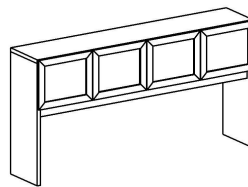

Basyx

Veneer Desks: BWE Series

Desk Shell with bow front top
72"W x 42"D x 29 1/2"H
BWE2111 \$527.25

Desk Shell with rectangle top
72"W x 36"D x 29 1/2"H
BWE2101 \$502.50

Credenza Shell
72"W x 24"D x 29 1/2"H
BWE2121 \$389.25

Bridge
48"W x 24"D x 29 1/2"H
BWE2155 \$243.00

Bookcase
35 5/8"W x 13"D x 67 1/8"H
BWE2193 \$462.75

Grommets
Antique Brushed Brass (1 Per Box)
BWE345 \$12.75
Brushed Nickel (1 Per Box)
BWE340 \$12.75

Hutch and Door Kit with aluminum frame and frosted tempered glass
72"W x 14 5/8"D x 37 5/8"H
BWE2180 \$486.00
Fits 72"W BWE2180 Hutch (4 doors and hardware)
BWE3180 \$162.75

Hutch and Door Kit with wood frame and frosted tempered glass
72"W x 14 5/8"D x 37 5/8"H
BWE2180 \$486.00
Fits 72"W BWE2180 Hutch (4 Doors and Hardware)
BWE3190 \$132.00

Hutch and Door Kit with solid wood
72"W x 14 5/8"D x 37 5/8"H
BWE2180 \$486.00
Fits 72"W BWE 2180 Hutch (4 Doors and Hardware)
BWE3170 \$76.50