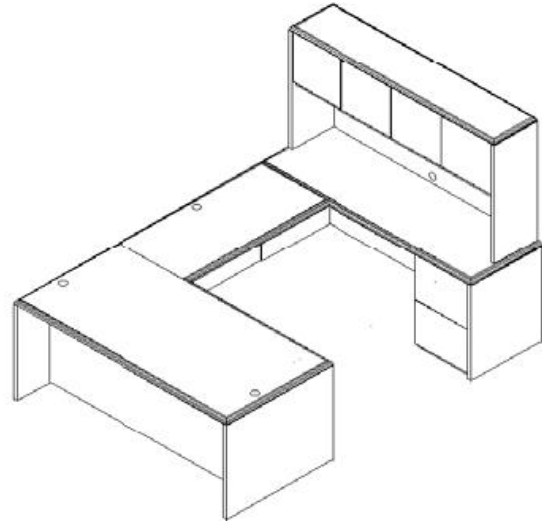

Straight Front Desk Set $2,087.27

C-I-CD-7236	Straight Front Desk	$505.25
C-I-CC-7224	Credenza	$337.46
C-I-CB-48	48" Bridge	$184.71
C-I-CH-7241-LC	Hutch w/ doors	$516.53
C-I-CP-BBF	BBF Pedestal	$274.48
C-I-CP-FF	FF Pedestal	$268.84

Specify Finish Light Cherry -LC

D-Top Desk Set $1,720.67

C-I-CDB-7236	D-Top Desk	$407.49
C-I-CC-7224	Credenza	$337.46
C-I-CB-48	48" Bridge	$184.71
C-I-CH-7241-LC	Hutch w/ doors	$516.53
C-I-CP-BBF	BBF Pedestal	$274.48

Specify Finish Light Cherry -LC