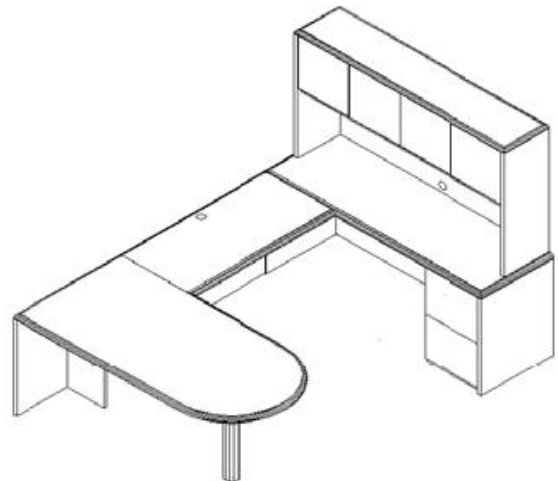

Insignia Series

Bow Front Desk Set $2,112.65

Insignia Set #1
w/42" Bridge (C-I-CB-42-LC) Deduct $18.33

C-I-CDBF-7242	Bow Front Desk	$530.63
C-I-CC-7224	Credenza	$337.46
C-I-CB-48	48" Bridge	$184.71
C-I-CH-7241-LC	Hutch w/ doors	$516.53
C-I-CP-BBF	BBF Pedestal	$274.48
C-I-CP-FF	FF Pedestal	$268.84

Specify Finish Light Cherry -LC

Bow Front Desk Set w/o Hutch

Set #1 w/o Hutch (C-I-CH-7241-LC) $1,596.12
w/42" Bridge (C-I-CB-42-LC) Deduct $18.33

Straight Front Desk Set $2,087.27

C-I-CD-7236	Straight Front Desk	$505.25
C-I-CC-7224	Credenza	$337.46
C-I-CB-48	48" Bridge	$184.71
C-I-CH-7241-LC	Hutch w/ doors	$516.53
C-I-CP-BBF	BBF Pedestal	$274.48
C-I-CP-FF	FF Pedestal	$268.84

Specify Finish Light Cherry -LC

D-Top Desk Set $1,720.67

C-I-CDB-7236	D-Top Desk	$407.49
C-I-CC-7224	Credenza	$337.46
C-I-CB-48	48" Bridge	$184.71
C-I-CH-7241-LC	Hutch w/ doors	$516.53
C-I-CP-BBF	BBF Pedestal	$274.48

Specify Finish Light Cherry -LC