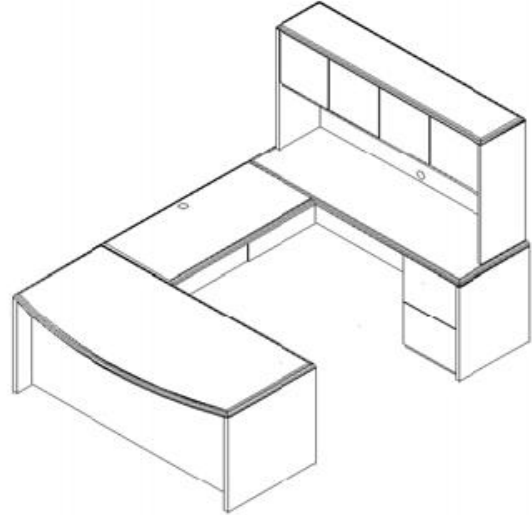

Insignia Series

Bow Front Desk Set $2,112.65

Insignia Set #1
w/42" Bridge (C-I-CB-42-LC) Deduct $18.33

C-I-CDBF-7242	Bow Front Desk	$530.63
C-I-CC-7224	Credenza	$337.46
C-I-CB-48	48" Bridge	$184.71
C-I-CH-7241-LC	Hutch w/ doors	$516.53
C-I-CP-BBF	BBF Pedestal	$274.48
C-I-CP-FF	FF Pedestal	$268.84

Specify Finish Light Cherry -LC