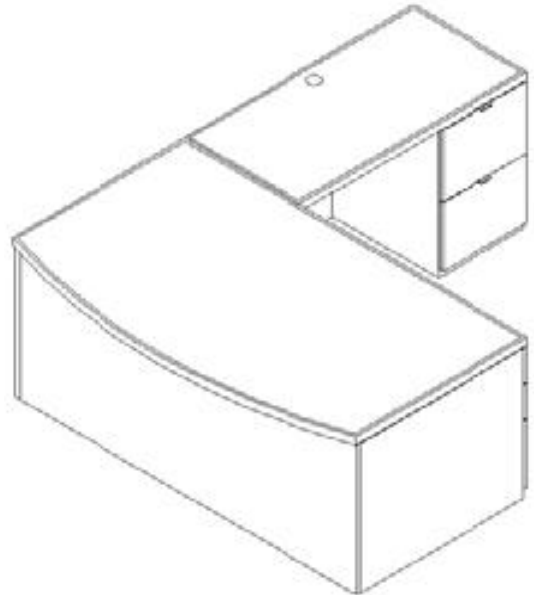

Insignia Series

Executive L-Shape Desk Set $1,327.28

C-I-CDBF-7242	Bow Front Desk	$530.63
C-I-CRU-4824	48" Return	$210.56
C-I-CP-BBF	BBF Pedestal	$274.48
C-I-CP-FF	FF Pedestal	$268.84
C-I-CPD-21-LC	Pencil Drawer	$42.77

Specify Finish Light Cherry -LC

D-Top U-Shape Desk Set $1,204.14

C-I-CDB-7236	D-Top Desk	$407.49
C-I-CC-7224	Credenza	$337.46
C-I-CB-48	48" Bridge	$184.71
C-I-CP-BBF	BBF Pedestal	$274.48

Specify Finish Light Cherry -LC