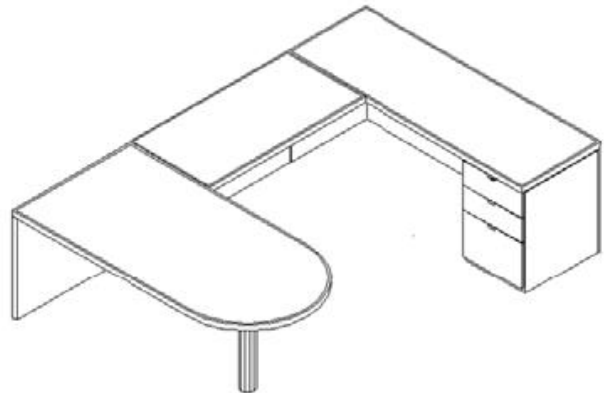

D-Top L-Shape Desk Set $892.53

C-I-CDB-7236	D-Top Desk	$407.49
C-I-CRU-4824	48" Return	$210.56
C-I-CP-BBF	BBF Pedestal	$274.48

Specify Finish Light Cherry -LC