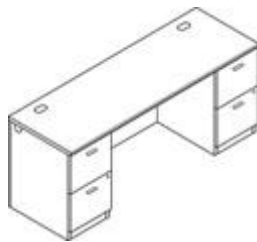

Credenzas w/kneespace 2/0/2
(Drawers: file/file)
24" d x 29" h
PC210D 72" w $817.32
PC211D 66" w $792.62
PC212D 60" w $776.75