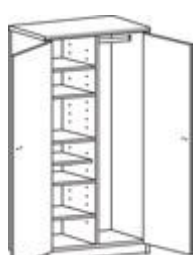

**Bookcase Hutch-open**  
36" w x 14 3/4" d x 37 1/8" h  
**PC690X \$301.64**

**Bookcase Hutch w/frosted doors w/nickel frame**  
36" w x 14 3/4" d x 37 1/8" h  
**PC690G \$616.22**

**Bookcases**  
36" w x 13 1/8" d x 29" h  
**PC670X 2-shelf \$251.08**  
36" w x 13 1/8" d x 66 1/8" h  
**PC673X 4-shelf \$415.13**  
**Note:** Shaded shelves are adjustable.

**Storage/File Cabinet w/laminate door**  
18" w x 24" d x 66 1/8" h  
**PC710R Right \$786.16**  
**PC710L Left \$786.16**

**Storage/File Cabinet Door w/nickel frame**  
18" w x 24" d x 66 1/8" h  
**PC711R Right \$943.15**  
**PC711L Left \$943.15**

**Storage Cabinet/Lateral File w/laminate doors**  
36" w x 24" d x 66 1/8" h  
**PC720W \$1,031.35**

**Storage Cabinet/Lateral File w/frosted doors w/nickel frame**  
36" w x 24" d x 66 1/8" h  
**PC720G \$1,345.93**