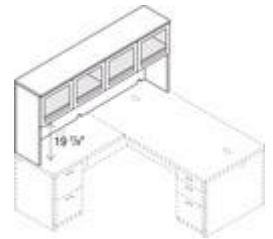

## COMPONENTS

Approach side of desk presents trim appearance for tighter spaces.

**Double Pedestal Desk 3/2**  
Bow Front  
72" w x 36" d x 29" h  
**PC023D \$968.40**

**Single Pedestal Desks**  
Bow Front  
(drawers: pencil/media/file)  
72" w x 36" d x 29" h  
**PC023R Right \$830.30**  
**PC023L Left \$830.30**

**Boomerang Peninsulas w/end panel**  
72"w x 30/42"d x 29"h  
PC140R Right **\$466.87**  
PC140L Left **\$466.87**

**Support Column for Bullet, Jetty, Boomerang Peninsulas**  
PC190X 4 1/2" dia. Black **\$61.74**

**3/4" Modesty Panel for peninsulas**  
50 1/4"w x 18"h x 3/4" thick Laminate  
PC180W **\$84.67**  
Frosted w/nickel frame  
PC180G **\$304.58**

**Bridges**  
24"d x 29"h  
PC402X 48"w **\$191.69**  
PC403X 42"w **\$182.28**  
PA404X 36"w **\$178.75**  
PA405X 30"w **\$178.75**

**Adjustable-height Bridge**  
12" vertical range  
48"w x 24"d x 29"h  
PC408X **\$439.82**

**Freestanding Corner Unit**  
24" x 36" x 36" x 24" x 29"h  
PC153X **\$361.62**

**Stack-on Storage for "L" Workstation**  
Laminate doors  
78"w x 14 3/4"d x 37 1/8"h  
PC500W **\$657.38**