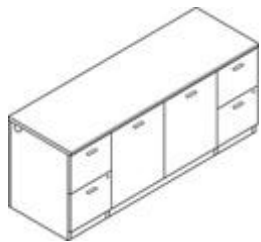

Credenza w/storage 2/D/2
(drawers: file/file)
72" w x 24" d x 29" h
PC200D $968.44