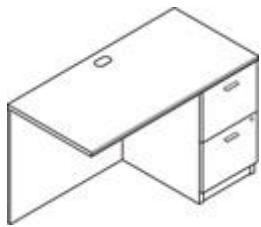

## COMPONENTS

Approach side of desk presents trim appearance for tighter spaces.

**Double Pedestal Desk 3/2**  
Bow Front  
72" w x 36" d x 29" h  
**PC023D \$968.40**

**Single Pedestal Desks**  
Bow Front  
(drawers: pencil/media/file)  
72" w x 36" d x 29" h  
**PC023R Right \$830.30**  
**PC023L Left \$830.30**

**Double Pedestal Desks 3/2**  
Rectangle  
72" w x 36" d x 29" h  
**PC027D \$910.80**  
66" w x 30" d x 29" h  
**PC031D \$864.90**  
60" w x 30" d x 29" h  
**PC032D \$836.70**

**Single Pedestal Desks**  
Rectangle  
(drawers: pencil/media/file)  
**PC027R Right \$772.04**  
**PC027L Left \$772.04**  
66" w x 30" d x 29" h  
**PC031R Right \$720.30**  
**PC031L Left \$720.30**