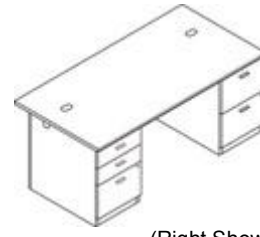

## COMPONENTS

Approach side of desk presents trim appearance for tighter spaces.

**Double Pedestal Desk 3/2**  
Bow Front  
72" w x 36" d x 29" h  
**PC023D \$968.40**

**Single Pedestal Desks**  
Bow Front  
(drawers: pencil/media/file)  
72" w x 36" d x 29" h  
**PC023R Right \$830.30**  
**PC023L Left \$830.30**