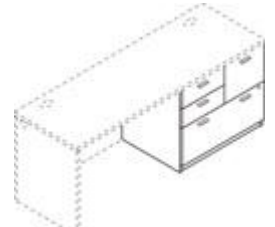

Lateral File Pedestal
15 11/16" w x 22 3/4" d x 27 3/4" h
PM522X $546.84