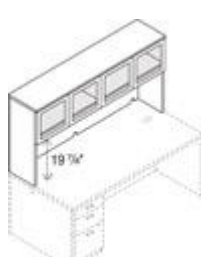

## COMPONENTS

Approach side of desk presents trim appearance for tighter spaces.

**Double Pedestal Desk 3/2**  
Bow Front  
72" w x 36" d x 29" h  
**PC023D \$968.40**

**Single Pedestal Desks**  
Bow Front  
(drawers: pencil/media/file)  
72" w x 36" d x 29" h  
**PC023R Right \$830.30**  
**PC023L Left \$830.30**

**Adjustable-height Bridge**  
12" vertical range  
48"w x 24"d x 29"h  
PC408X **\$439.82**

**Freestanding Corner Unit**  
24" x 36" x 36" x 24" x 29"h  
PC153X **\$361.62**

**Stack-on Storage for "L" Workstation**  
Laminate doors  
78"w x 14 3/4"d x 37 1/8"h  
PC500W **\$657.38**

**Stack-on Storage for "L" Workstations**  
Frosted doors w/nickel frame  
78"w x 14 3/4"d x 37 1/8"h  
PC500G **\$933.74**

**Stack-on Storage w/laminate doors and enclosed back**  
14 3/4"d x 37 1/8"h  
PC501W 72"w **\$594.47**  
PC502W 66"w **\$565.66**  
PC503W 60"w **\$550.37**  
PC505W 48"w **\$469.81**  
PC506W 42"w **\$418.07**  
PC507W 36"w **\$399.25**