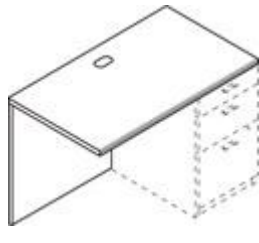

Return Top and Back
Top: 42" w x 24" d
Back: 42" w x 27 3/8" h
PM708X $194.63