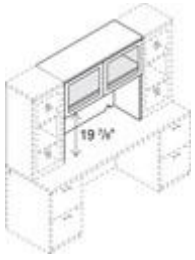

MODULAR COMPONENTS

Stack-on Storage w/frosted doors w/nickel frame and enclosed back
47"w x 14 3/4"d x 37 1/8"h
PM802W $471.58