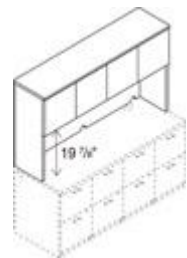

**Extended Corner Top, Back and End Panel**  
 Top: 24-48" x 72-24"  
 Back: 72" w x 27 3/8" h  
**PM680R Left \$439.82**

**Extended Corner Top, Back and End Panel**  
 Top: 24-72" x 36-24"  
 Back: 72" w x 27 3/8" h  
**PM682L Left \$376.91**

**Extended Corner Top, Back and End Panel**  
 Top: 24-72" x 48-24"  
 Back: 72" w x 27 3/8" h  
**PM680L Left \$439.82**

**End Panels for 24" d Tops**  
 1 1/8" w x 23" d x 27 3/4" h  
**PM692R Right \$75.26**  
**PM692L Left \$75.26**