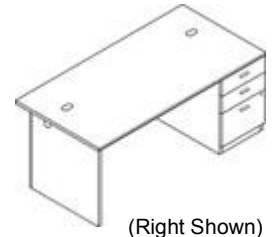

Single Pedestal Desks
Rectangle
(drawers: pencil/media/file)
PC027R Right $772.04
PC027L Left $772.04
66" w x 30" d x 29" h
PC031R Right $720.30
PC031L Left $720.30