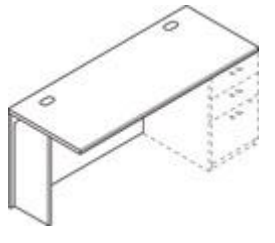

**Lateral File Pedestal**  
15 11/16" w x 22 3/4" d x 27 3/4" h  
PM522X \$546.84

**Storage Cabinet Pedestal**  
31 3/8" w x 22 3/4" d x 27 3/4" h  
PM524X \$320.46

**Return Top and Back**  
Top: 36" w x 24" d  
Back: 36" w x 27 3/8" h  
PM709X \$175.81

**Return Top and Back**  
Top: 42" w x 24" d  
Back: 42" w x 27 3/8" h  
PM708X \$194.63

**Return Top and Back**  
Top: 48" w x 24" d  
Back: 48" w x 27 3/8" h  
PM706X \$226.38

**Return Top, Back and support Leg**  
Top: 60" w x 24" d  
Back: 60" w x 27 3/8" h  
PM704X \$276.36