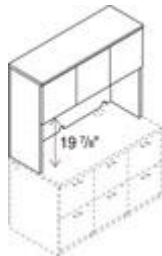

**Extended Corner Top, Back and End Panel**  
 Top: 24-48" x 72-24"  
 Back: 72" w x 27 3/8" h  
**PM680R Left \$439.82**

**Extended Corner Top, Back and End Panel**  
 Top: 24-72" x 36-24"  
 Back: 72" w x 27 3/8" h  
**PM682L Left \$376.91**

**Extended Corner Top, Back and End Panel**  
 Top: 24-72" x 48-24"  
 Back: 72" w x 27 3/8" h  
**PM680L Left \$439.82**

**End Panels for 24" d Tops**  
 1 1/8" w x 23" d x 27 3/4" h  
**PM692R Right \$75.26**  
**PM692L Left \$75.26**

**Stack-on Storage w/laminate doors and enclosed back**  
 62 3/4" w x 14 3/4" d x 37 1/8" h  
**PM801W \$565.66**

**Stack-on Storage w/frosted doors w/nickel frame and enclosed back**  
 62 3/4" w x 14 3/4" d x 37 1/8" h  
**PM801G \$842.60**

**Stack-on Storage w/frosted doors w/nickel frame and enclosed back**  
 47" w x 14 3/4" d x 37 1/8" h  
**PM802G \$679.14**

**Stack-on Storage w/laminate doors and enclosed back**  
 31 3/8" w x 14 3/4" d x 37 1/8" h  
**PM806W \$364.56**