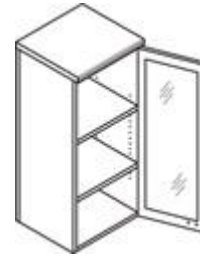

**Stack-on Storage w/frosted doors w/nickel frame and enclosed back**  
 31 3/8" w x 14 3/4" d x 37 1/8" h  
**PM806G \$502.74**

**Stack-on Storage w/laminate doors and enclosed back**  
 40 1/2" w x 14 3/4" d x 37 1/8" h  
**PM804W \$418.07**

**MODULAR COMPONENTS**

**Stack-on Storage w/frosted doors w/nickel frame and enclosed back**  
47"w x 14 3/4"d x 37 1/8"h  
**PM802W \$471.58**

**Tackboards**  
For use with stack-on storage  
**90066** 62 3/4"w **\$110.54**  
**90065** 47"w **\$92.32**  
**90063** 40 1/2"w **\$85.26**  
**90061** 31 3/8"w **\$74.68**

**Tower Bookcase**  
15 11/16"w x 14 3/4"d x 37 1/8"h  
**PM828X \$226.38**

**Tower Bookcases w/frosted door w/nickel frame**  
15 11/16"w x 14 3/4"d x 37 1/8"h  
**PM821R Right \$383.38**  
**PM821L Left \$383.38**