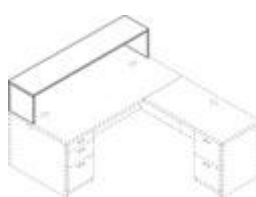

Reception Station w/Transaction Counter for double or single pedestal desk with rectangle top
72" w x 36" d x 14 5/8" h
PC541X $270.48