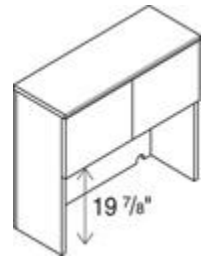

Stack-on Storage w/laminate doors and enclosed back
40 1/2" w x 14 3/4" d x 37 1/8" h
PM804W $418.07