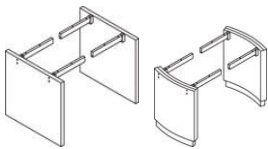

Park Avenue Collection Laminate continued

TABLES

Laminate Conference Tables			Number of Base Kits Required								
Shapes Available	Top Dimensions	Laminate Slab Base	Reversible Laminate Curved Base w/Plinth	Laminate Cylinder Base	Laminate "X" Base	Double Column Base	Single Column Base	Metal "X" Base	Reversible Metal Arc Base	Metal Double Post Base	Metal Cannon Tubular Leg Base
Rectangle, Racetrack, Boat	144"L x 48"W	(1) BLS02	(1) BLCPO1	(2) BLCY02	(2) BLX02	(1) BLCOL2	N/A	N/A	N/A	N/A	N/A
Rectangle, Racetrack, Boat	120"L x 48"W	(1) BLS02	(1) BLCPO1	(2) BLCY02	(2) BLX02	(1) BLCOL2	N/A	N/A	N/A	N/A	N/A
Rectangle, Racetrack, Boat	96"L x 48"W	(1) BLS02	(1) BLCPO1	(2) BLCY02	(2) BLX02	(1) BLCOL2	N/A	(2) BMX02	(1) BMA01	(1) BMDPO1	(1) BMT01
Rectangle, Racetrack, Boat	72"L x 36"W	(1) BLS01	(1) BLCPO1	(2) BLCY01	(2) BLX01	(1) BLCOL2	N/A	(2) BMX01	(1) BMA01	(1) BMDPO1	(1) BMT01
Round	48"	N/A	N/A	(1) BLCY02	(1) BLX02	N/A	(1) BLCOL1	(1) BMX02	(1) BMA01	N/A	(1) BMT01
Round	42"	N/A	N/A	(1) BLCY02	(1) BLX02	N/A	(1) BLCOL1	(1) BMX02	(1) BMA01	N/A	(1) BMT01
Bases Per Kit		2	2	1	1	2	1	1	2	2	4

Laminate Slab Bases

For 144"l, 120"l or 96"l Tops
BLS02 $219.91

For 72"l or 60"l Tops
BLS01 $208.15

Reversible Laminate Curved Base w/Plinth for 144"l, 120"l, 96"l, 72"l or 60"l Tops
BLCPO1 $293.41