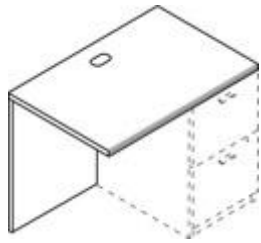

Return Top and Back
Top: 36" w x 24" d
Back: 36" w x 27 3/8" h
PM709X $175.81