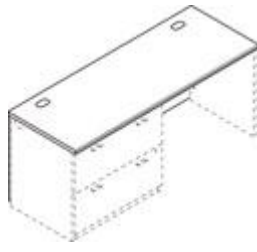

Park Avenue Collection Laminate continued

MODULAR COMPONENTS

**Credenza Top and Back**  
 Top: 78 3/8" w x 24" d  
 Back: 78 3/8" w x 27 3/8" h  
**PM630X \$308.11**

**Credenza Top and Back**  
 Top: 60" w x 24" d  
 Back: 60" w x 27 3/8" h  
**PM634X \$257.54**