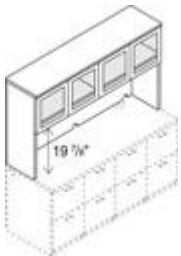

Stack-on Storage w/frosted doors w/nickel frame and enclosed back
62 3/4" w x 14 3/4" d x 37 1/8" h
PM801G $842.60