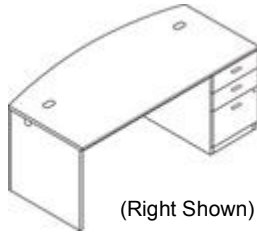

## COMPONENTS

Approach side of desk presents trim appearance for tighter spaces.

**Double Pedestal Desk 3/2**  
Bow Front  
72" w x 36" d x 29" h  
**PC023D \$968.40**

**Single Pedestal Desks**  
Bow Front  
(drawers: pencil/media/file)  
72" w x 36" d x 29" h  
**PC023R Right \$830.30**  
**PC023L Left \$830.30**