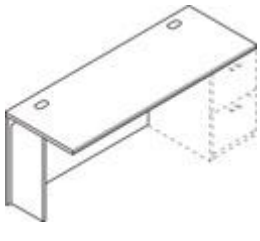

**Lateral File Pedestal**  
15 11/16" w x 22 3/4" d x 27 3/4" h  
PM522X \$546.84

**Storage Cabinet Pedestal**  
31 3/8" w x 22 3/4" d x 27 3/4" h  
PM524X \$320.46

**Return Top and Back**  
Top: 36" w x 24" d  
Back: 36" w x 27 3/8" h  
PM709X \$175.81

**Return Top and Back**  
Top: 42" w x 24" d  
Back: 42" w x 27 3/8" h  
PM708X \$194.63

**Return Top and Back**  
Top: 48" w x 24" d  
Back: 48" w x 27 3/8" h  
PM706X \$226.38

**Return Top, Back and support Leg**  
Top: 60" w x 24" d  
Back: 60" w x 27 3/8" h  
PM704X \$276.36