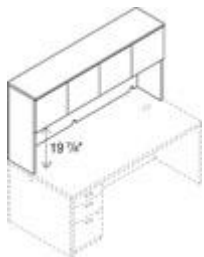

**Adjustable-height Bridge**  
12" vertical range  
48"w x 24"d x 29"h  
PC408X **\$439.82**

**Freestanding Corner Unit**  
24" x 36" x 36" x 24" x 29"h  
PC153X **\$361.62**

**Stack-on Storage for "L" Workstation**  
Laminate doors  
78"w x 14 3/4"d x 37 1/8"h  
PC500W **\$657.38**

**Stack-on Storage for "L" Workstations**  
Frosted doors w/nickel frame  
78"w x 14 3/4"d x 37 1/8"h  
PC500G **\$933.74**

**Stack-on Storage w/laminate doors and enclosed back**  
14 3/4"d x 37 1/8"h  
PC501W 72"w **\$594.47**  
PC502W 66"w **\$565.66**  
PC503W 60"w **\$550.37**  
PC505W 48"w **\$469.81**  
PC506W 42"w **\$418.07**  
PC507W 36"w **\$399.25**