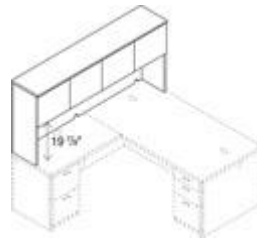

Park Avenue Collection Laminate continued

SHARED COMPONENTS

**Bullet Peninsulas w/end panel**  
29"h  
PC100X 72"w x 36"d **\$376.91**  
PC111X 66"w x 30"d **\$329.87**

**Jetty Peninsulas w/end panel**  
72"w x 30/48"d x 29"h  
PC130R Right **\$512.15**  
PC130L Left **\$512.15**  
72"w x 30/42"d x 29"h  
PC131R Right **\$466.87**  
PC131L Left **\$466.87**

**Boomerang Peninsulas w/end panel**  
72"w x 30/42"d x 29"h  
PC140R Right **\$466.87**  
PC140L Left **\$466.87**

**Support Column for Bullet, Jetty, Boomerang Peninsulas**  
PC190X 4 1/2" dia. Black **\$61.74**

**3/4" Modesty Panel for peninsulas**  
50 1/4"w x 18"h x 3/4" thick Laminate  
PC180W **\$84.67**  
Frosted w/nickel frame  
PC180G **\$304.58**

**Bridges**  
24"d x 29"h  
PC402X 48"w **\$191.69**  
PC403X 42"w **\$182.28**  
PA404X 36"w **\$178.75**  
PA405X 30"w **\$178.75**

**Adjustable-height Bridge**  
12" vertical range  
48"w x 24"d x 29"h  
PC408X **\$439.82**

**Freestanding Corner Unit**  
24" x 36" x 36" x 24" x 29"h  
PC153X **\$361.62**

**Stack-on Storage for "L" Workstation**  
Laminate doors  
78"w x 14 3/4"d x 37 1/8"h  
PC500W **\$657.38**