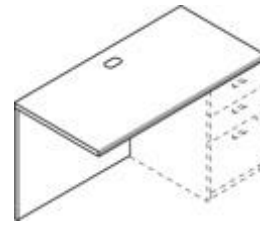

**Box/Box/File Pedestal**  
15 11/16" w x 22 3/4" d x 27 3/4" h  
PM512X \$320.46

**File/File Pedestal**  
15 11/16" w x 22 3/4" d x 27 3/4" h  
PM514X \$320.46

**Lateral File Pedestal**  
15 11/16" w x 22 3/4" d x 27 3/4" h  
PM520X \$468.64

**Lateral File Pedestal**  
15 11/16" w x 22 3/4" d x 27 3/4" h  
PM522X \$546.84

**Storage Cabinet Pedestal**  
31 3/8" w x 22 3/4" d x 27 3/4" h  
PM524X \$320.46

**Return Top and Back**  
Top: 36" w x 24" d  
Back: 36" w x 27 3/8" h  
PM709X \$175.81

**Return Top and Back**  
Top: 42" w x 24" d  
Back: 42" w x 27 3/8" h  
PM708X \$194.63

**Return Top and Back**  
Top: 48" w x 24" d  
Back: 48" w x 27 3/8" h  
PM706X \$226.38

**Return Top, Back and support Leg**  
Top: 60" w x 24" d  
Back: 60" w x 27 3/8" h  
PM704X \$276.36