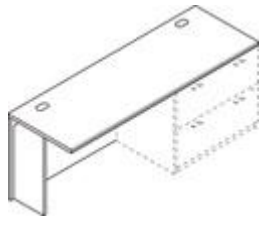

Return Top, Back and Support Leg
Top: 72" w x 24" d
Back: 72" w x 27 3/8" h
PM701X $308.11