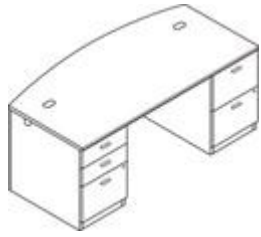

## COMPONENTS

Approach side of desk presents trim appearance for tighter spaces.

**Double Pedestal Desk 3/2**  
Bow Front  
72" w x 36" d x 29" h  
**PC023D \$968.40**

**Single Pedestal Desks**  
Bow Front  
(drawers: pencil/media/file)  
72" w x 36" d x 29" h  
**PC023R Right \$830.30**  
**PC023L Left \$830.30**