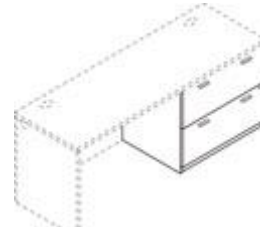

SHARED COMPONENTS

**Presentation Cabinet**  
48 1/8" w x 5" d x 49 1/2" h  
PC771X \$565.66

PS48  
**Projection Screen**  
For presentation cabinet  
PS48 \$145.24

**Vertical Paper Manager**  
14 7/8" w x 10 7/8" d x 19 11/16" h  
LVPM1 \$148.18

**Box/Box/File Pedestal**  
15 11/16" w x 22 3/4" d x 27 3/4" h  
PM512X \$320.46

**File/File Pedestal**  
15 11/16" w x 22 3/4" d x 27 3/4" h  
PM514X \$320.46

**Lateral File Pedestal**  
15 11/16" w x 22 3/4" d x 27 3/4" h  
PM520X \$468.64