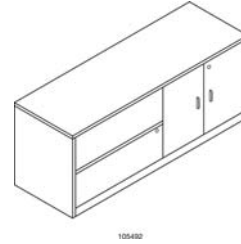

Credenza w/Lateral/Storage Cabinet
105492 **$793.80**
72x24x29 1/2"H