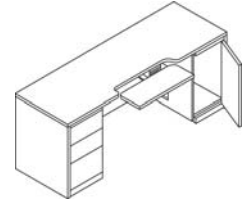

Computer Credenza
(drawers: adjustable-height keyboard/mouse platform center; box/box/file left; CPU pedestal right only)
105497 24x72" **$894.94**
105495 24x60" **$855.54**
29 1/2"H