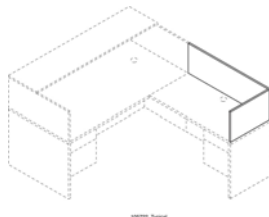

105722_Special

Reception Station
for 42X24" return
105722 **$110.54**
42x24x13"H