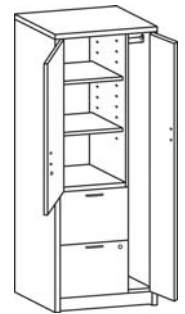

10500 Series continued

SHARED COMPONENTS

105291

Storage Cabinet w/Doors
105291 **\$346.33**
 36x20x29½"H

Bookcase Hutch
 for 36" lateral file or
 storage cabinet w/doors
105292 **\$254.60**
 36x14 5/8 x37 1/8"H

Bookcase
105532 29" 2-shelf **\$197.57**
105533 43" 3-shelf **\$255.19**
105534 57" 4-shelf **\$301.06**
105535 71" 5-shelf **\$361.03**
 36"W x 13"D fixed shelves

Vertical Paper Manager
 for desks, credenzas
 and returns
LVPM1 **\$164.05**
 14 7/8x10 7/8x19 11/16"

Storage/File Cabinet
105297R **\$759.70**
105298L **\$759.70**
 18x24x66 5/8"H

Storage Cabinet/Lateral File
105293 **\$1024.30**
 36x24x66 5/8"H

105295R_Open

**Personal Wardrobe/
 Storage Cabinet**
105295R **\$688.55**
105296L **\$688.55**
 18x24x66 5/8"H

10530_Open

**Personal Wardrobe/
 Storage Cabinet**
 locking with four
 adjustable and one fixed
 shelf and coat rod
10530 **\$1024.30**
 36x24x66 5/8"H

Personal Storage Tower
 includes storage, two file
 drawers and wardrobe
105301R **\$957.85**
105302L **\$957.85**
 24x24x66 5/8"H