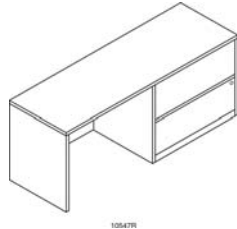

Credenza w/36" Lateral
10547R **$628.57**
10548L **$628.57**
72x24x29 1/2"H