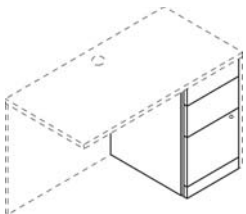

Pencil/Media/File Pedestal
with core removable lock
105092 **$340.45**
15 5/8x22 3/4x28"H