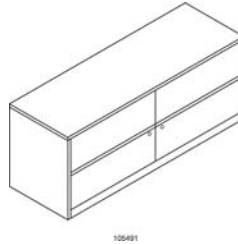

Credenza w/2-36" w Laterals
105491 **$910.22**
72x24x29 1/2"H