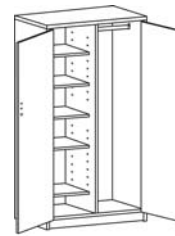

10500 Series continued

SHARED COMPONENTS

105291

Storage Cabinet w/Doors
105291 **\$346.33**
 36x20x29½"H

Bookcase Hutch
 for 36" lateral file or
 storage cabinet w/doors
105292 **\$254.60**
 36x14 5/8 x37 1/8"H

Bookcase
105532 29" 2-shelf **\$197.57**
105533 43" 3-shelf **\$255.19**
105534 57" 4-shelf **\$301.06**
105535 71" 5-shelf **\$361.03**
 36"W x 13"D fixed shelves

Vertical Paper Manager
 for desks, credenzas
 and returns
LVPM1 **\$164.05**
 14 7/8x10 7/8x19 11/16"

Storage/File Cabinet
105297R **\$759.70**
105298L **\$759.70**
 18x24x66 5/8"H

Storage Cabinet/Lateral File
105293 **\$1024.30**
 36x24x66 5/8"H

105295R_Open

**Personal Wardrobe/
 Storage Cabinet**
105295R **\$688.55**
105296L **\$688.55**
 18x24x66 5/8"H

10530_Open

**Personal Wardrobe/
 Storage Cabinet**
 locking with four
 adjustable and one fixed
 shelf and coat rod
10530 **\$1024.30**
 36x24x66 5/8"H

Personal Storage Tower
 includes storage, two file
 drawers and wardrobe
105301R **\$957.85**
105302L **\$957.85**
 24x24x66 5/8"H