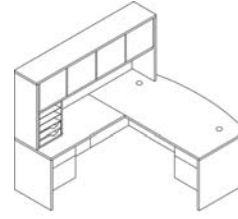

10500 Series continued

SHARED COMPONENTS

Storage Cabinet w/Doors
105291 **$346.33**
36x20x29½"H

Bookcase Hutch
for 36" lateral file or
storage cabinet w/doors
105292 **$254.60**
36x14 5/8 x37 1/8"H

Storage/File Cabinet
105297R **$759.70**
105298L **$759.70**
18x24x66 5/8"H

Storage Cabinet/Lateral File
105293 **$1024.30**
36x24x66 5/8"H

**Personal Wardrobe/
Storage Cabinet**
105295R **$688.55**
105296L **$688.55**
18x24x66 5/8"H

**Personal Wardrobe/
Storage Cabinet**
locking with four
adjustable and one fixed
shelf and coat rod
10530 **$1024.30**
36x24x66 5/8"H