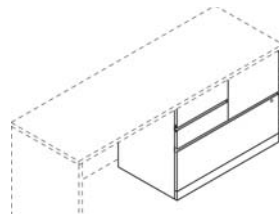

Multi File Pedestal
with core removable lock
10505 **$560.36**
36x20x28"H