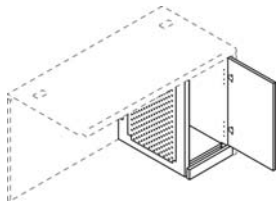

10500 Series Continued

MODULAR COMPONENTS

CPU Storage Pedestal

non-locking doors

105090   **$281.65**

13½"Wx22¾"D x28 3/8"H