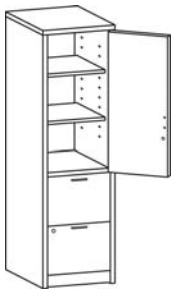

105102	box/box/file	\$381.61
	15 3/4x22 3/4"x28"H	
105103	pencil/media/file	\$408.07
	15 3/4x22 3/4"x28"H	
105104	file/file	\$381.61
	15 3/4x22 3/4"x28"H	

Lateral File w/hang rails

10563	2-drawer	\$437.47
	36x20x29 1/2"H	
10516	4-drawer	\$946.09
	36x20x59 1/8"H	

10500 Series continued

SHARED COMPONENTS

105291

Storage Cabinet w/Doors
105291 **\$346.33**
 36x20x29½"H

Bookcase Hutch
 for 36" lateral file or
 storage cabinet w/doors
105292 **\$254.60**
 36x14 5/8 x37 1/8"H

Bookcase
105532 29" 2-shelf **\$197.57**
105533 43" 3-shelf **\$255.19**
105534 57" 4-shelf **\$301.06**
105535 71" 5-shelf **\$361.03**
 36"W x 13"D fixed shelves

Vertical Paper Manager
 for desks, credenzas
 and returns
LVPM1 **\$164.05**
 14 7/8x10 7/8x19 11/16"