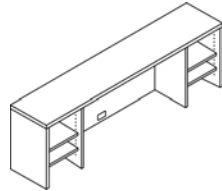

Credenza w/2-36" w Laterals
105491 **\$910.22**
 72x24x29 1/2"H

Credenza w/Lateral/Storage Cabinet
105492 **\$793.80**
 72x24x29 1/2"H

Computer Credenza
 (drawers: adjustable-height keyboard/mouse platform center; box/box/file left; CPU pedestal right only)
105497 24x72" **\$894.94**
105495 24x60" **\$855.54**
 29 1/2"H

Bridge
10570 24x47" **\$164.64**
10560 24x42" **\$158.17**
105599 24x36" **\$158.17**
105598 24x30" **\$158.17**
105699 20x47" **\$158.17**
105698 20x42" **\$147.00**
 29 1/2"H

Stack-on PC Organizer
105388 72" **\$361.03**
105386 60" **\$333.98**
 14 5/8x22"H