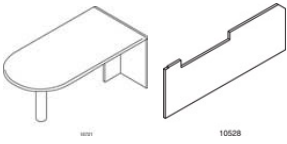

10700 Series continued

SHARED COMPONENTS

Peninsulas w/end panel

72"w x 36"d x 29 1/2"h

10721 $560.36

66"w x 30"d x 29 1/2"h

10722 $492.16

Field installable modesty panel

10528 $76.44