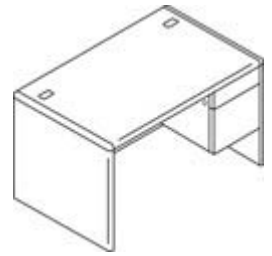

(Drawers: box/file)
72" w x 36" d x 29 ½" h
10791 \$699.13
30" d x 29 ½"
10775 66" w \$666.79
10771 60" w \$587.41

10785R

Right Pedestal Desks 0/2

(drawers: box/file)
72" w x 36" d x 29 ½" h
10785R Right \$579.18
66" w x 30" d x 29 ½" h
10783R Right \$528.61

10786L

Left Pedestal Desks 2/0

(drawers: box/file)
72" w x 36" d x 29 ½" h
10786L Left \$579.18
66" w x 30" d x 29 ½" h
10784L Left \$528.61

Small Office Desk 0/2
(drawers: box/file)
48" w x 30" d x 29 ½" h
107885R Right \$481.57