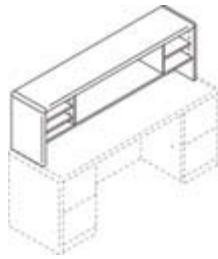

Stack-on Organizer for Desks and Credenzas

68 5/8"w x 14 5/8"d x 22"h

10795 for 72"w $492.16