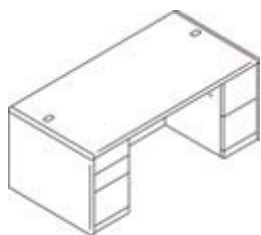

10700 Series

FULL PEDESTALS

Approach side of desk on full height pedestal models projects executive sophistication

Double Pedestal Desks 3/2
 72" w x 36" d x 29 1/2" h
10799 \$899.05
 30" d x 29 1/2" h
10774 66" w \$864.36
10773 60" w \$822.61

Right Pedestal Desks 0/3
 (drawers: box/box/file)
 72" w x 36" d x 29 1/2" h
10787R Right \$772.63
 66" w x 30" d x 29 1/2" h
10701R Right \$702.66

Left Pedestal Desks 3/0
 (drawers: box/box/file)
 72" w x 36" d x 29 1/2" h
10788L Left \$772.63
 66" w x 30" d x 29 1/2" h
10702L Left \$702.66