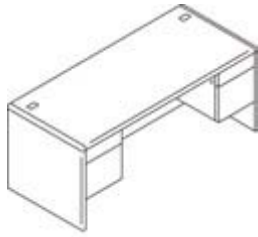

F23C_F23B

Removable Lock Core Kit
F23B Black \$12.94

10700 Series continued

¾ PEDESTALS

10711

Approach side of desk on ¾ pedestal models offers full width conference overhang

10775

Double Pedestal Desks 2/2

(Drawers: box/file)
72" w x 36" d x 29 ½" h
10791 \$699.13
30" d x 29 ½"
10775 66" w \$666.79
10771 60" w \$587.41

10785R

Right Pedestal Desks 0/2

(drawers: box/file)
72" w x 36" d x 29 ½" h
10785R Right \$579.18
66" w x 30" d x 29 ½" h
10783R Right \$528.61