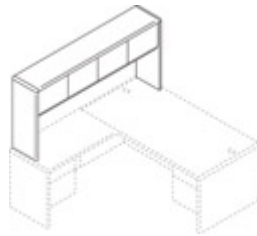

(Right Shown)

Credenzas w/36"w Lateral

72"w x 24"d x 29 1/2"h

10747R Right \$699.13

10748L Left \$699.13

Stack-on Organizer for Desks and Credenzas

68 5/8"w x 14 5/8"d x 22"h

10795 for 72"w \$492.16

Stack-on Storage for "L" workstation

74 5/8"w x 14 5/8"d x 37

1/8"h for 78"d workstation

(attaches via double-sided tape)

107318 \$560.36

Stack-on Storage

For Credenzas

68 5/8"w x 14 5/8"d x 37 1/8"h