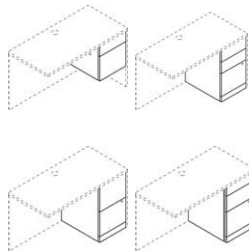

Return Shells

w/10" h modesty panel 24" d x 29 1/2" h
107727RX Right 72" w **$378.67**
107807RX Right 60" w **$333.40**
107805RX Right 48" w **$266.95**
107803RX Right 42" w **$254.02**
107801RX Right 36" w **$254.02**
107728LX Left 72" w **$378.67**
107808LX Left 60" w **$333.40**
107806LX Left 48" w **$266.95**
107804LX Left 42" w **$254.02**
107802LX Left 36" w **$254.02**

1/4 Pedestal

15 5/8" w x 22 3/4" d x 17 3/4" h
box/file
10501 **$226.97**
Full Pedestals
15 5/8" w x 22 3/4" d x 28" h
Box/box/file
10502 **$299.29**
File/file
10504 **$299.29**
Pencil/media/file
105092 **$331.63**