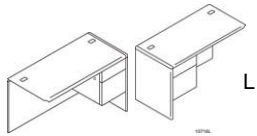

R

Returns* (drawers: box/file)

60" w x 24" d x 29 ½" h
10717R Right 0/2 $439.24
10718L Left 2/0 $439.24
48" w x 24" d x 29 ½" h
10715R Right 0/2 $387.49
10716L Left 2/0 $387.49
42" w x 24" d x 29 ½" h
107193R Right 0/2 $373.38
107194L Left 2/0 $373.38