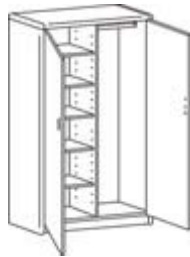

(Right shown)

Bookcase Hutch
For lateral File, Multi File or Storage Cabinet
32 5/8"w x 14 5/8"d x 37 1/8"h
107292 \$293.41

End Cap Bookshelf
24"w x 24"d x 29 1/2"h
107820 \$346.33

10752

Bookcases
36"w x 13 1/8"d
Fixed shelves
10752 2-shelf 29 5/8"h \$261.66
10753 3-shelf 43 3/8"h \$322.81
10754 4-shelf 57 1/8"h \$363.97
10755 5-shelf 71"h \$434.53

Storage Cabinet/Lateral File
2 full width adjustable shelves
36"w x 24"d x 66 5/8"h
107293 \$1057.81

Personal Wardrobe/Storage Cabinet
36"w x 24"d x 66 5/8"h
10730 \$1049.58

Wardrobe/Storage Cabinets
18"w x 24"d x 66 5/8"h
107295R Right \$775.57
107296L Left \$775.57