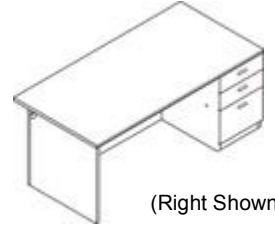

## FULL PEDESTALS

Approach side of desk on breakfront models projects executive sophistication

Approach side of desk on recessed models offers full width conference overhang

Approach side of desk on flush models presents trim appearance for tighter spaces

**Double Pedestal Desks 3/2**  
Bow Front  
72" w x 36" d x 29 1/2" h  
w/breakfront modesty panel  
**PA071D \$1,946.28**  
w/recessed modesty panel  
**PA072D \$1,871.02**

**Single Pedestal Desks**  
Bow Front  
(drawers: box/box/file)  
72" w x 36" d x 29 1/2" h  
w/breakfront modesty panel  
**PA071R Right 0/3 \$1,658.16**  
**PA071L Left 3/0 \$1,658.16**

**Single Pedestal Desks**  
Bow Front  
(drawers: box/box/file)  
72" w x 36" d x 29 1/2" h  
w/recessed modesty panel  
**PA072R Right 0/3 \$1,584.07**  
**PA072L Left 3/0 \$1,584.07**

**Double Pedestal Desks 3/2**  
Rectangle  
72" w x 36" d x 29 1/2" h  
w/breakfront modesty panel  
**PA075D \$1,763.41**  
**PA077D 78" w \$2,018.02**  
w/recessed mod. Panel  
**PA076D \$1,625.82 78"**