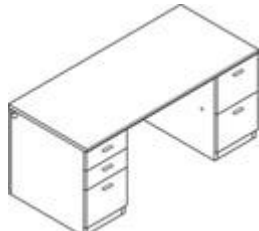

Double Pedestal Desk 3/2
Rectangle
66" w x 30" d x 29 1/2" h
w/flush modesty panel
PA061D $1,578.19