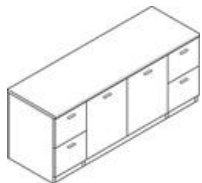

Credenzas w/storage 2/d/2
(drawers: file/file)
24" d x 29 1/2" h
PA271S 72" w $1,508.22
PA261S 66" w $1,452.36