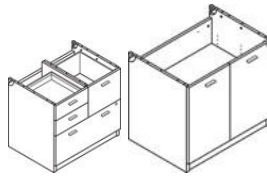

**Full Height Pedestals**  
15 3/4" w x 22 3/4" d x 28 3/8" h  
**PA901X** box/box/file **\$648.56**  
**PA902X** file/file **\$648.56**  
**Full Height Lateral File Pedestal**  
31 1/2" w x 22 3/4" d x 28 3/8" h  
**PA903X** **\$745.00**