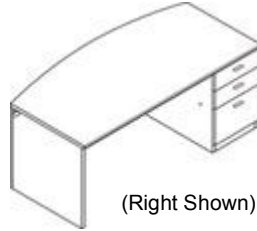

## FULL PEDESTALS

Approach side of desk on breakfront models projects executive sophistication

Approach side of desk on recessed models offers full width conference overhang

Approach side of desk on flush models presents trim appearance for tighter spaces

**Double Pedestal Desks 3/2**  
Bow Front  
72" w x 36" d x 29 1/2" h  
w/breakfront modesty panel  
**PA071D \$1,946.28**  
w/recessed modesty panel  
**PA072D \$1,871.02**

**Single Pedestal Desks**  
Bow Front  
(drawers: box/box/file)  
72" w x 36" d x 29 1/2" h  
w/breakfront modesty panel  
**PA071R Right 0/3 \$1,658.16**  
**PA071L Left 3/0 \$1,658.16**