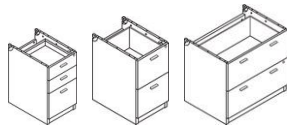

Full Height Pedestals
15 3/4" w x 22 3/4" d x 28 3/8" h
PA901X box/box/file **$648.56**
PA902X file/file **$648.56**
Full Height Lateral File Pedestal
31 1/2" w x 22 3/4" d x 28 3/8" h
PA903X **$745.00**