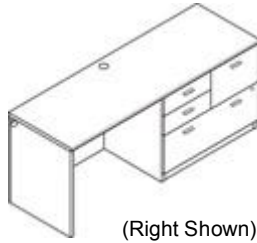

Credenzas w/36" w Multi File
72"w x 24"d x 29 1/2"h
PA273R Right $1,427.66
PA273L Left $1,427.66