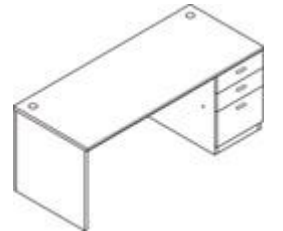

Single Pedestal Reception Desks
Rectangle
(drawers: box/box/file)
w/flush modesty panel
72" w x 30" d x 29 1/2" h
PA073R Right 0/3 $1,370.04
PA073L Left 3/0 $1,370.04