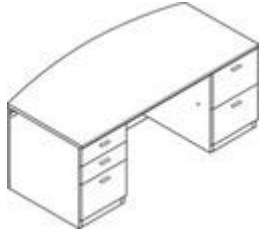

## FULL PEDESTALS

Approach side of desk on breakfront models projects executive sophistication

Approach side of desk on recessed models offers full width conference overhang

Approach side of desk on flush models presents trim appearance for tighter spaces

**Double Pedestal Desks 3/2**  
Bow Front  
72" w x 36" d x 29 1/2" h  
w/breakfront modesty panel  
**PA071D \$1,946.28**  
w/recessed modesty panel  
**PA072D \$1,871.02**

**Single Pedestal Desks**  
Bow Front  
(drawers: box/box/file)  
72" w x 36" d x 29 1/2" h  
w/breakfront modesty panel  
**PA071R Right 0/3 \$1,658.16**  
**PA071L Left 3/0 \$1,658.16**