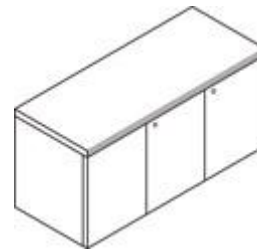

Wall-mounted Suspended Storage Cabinets

PA743X 47 1/8" w **$990.19**
PA742X 40 1/4" w **$904.93**
PA741X 34 1/4" w **$880.24**
PA740X 31 3/8" w **$843.78**