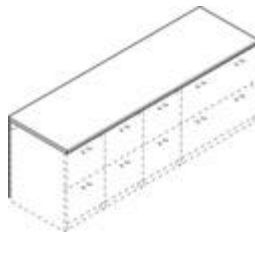

Component Top and Back
For any combination of pedestals, lateral file pedestals, multi file pedestals or storage cabinet pedestals whose combined width is 78 3/4" w
Top: 78 3/4" w x 24" d
Back: 78 3/4" w x 28 3/8" h
PA979X **$757.34**