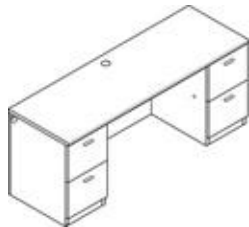

Credenzas w/kneespace 2/0/2
(drawers: file/file)
24" d x 29 1/2" h
PA271D 72" w $1,388.27
PA261D 66" w $1,352.99