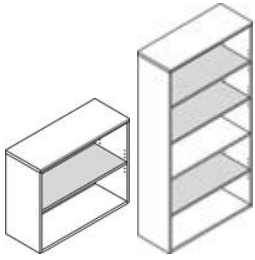

Bookcases

36" w x 14" d x 29 1/2" h 2-shelf

PA611X $633.28

66 5/16" h 5-shelf

PA612X $994.90

Note: Shaded shelves are adjustable