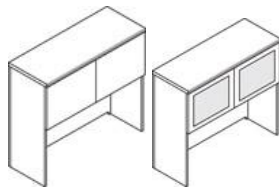

Stack-on Storage w/doors and enclosed back
40 1/4" w x 14 3/4" d x 37" h
Applications include use on a 43 5/16" w return; or on a 42" w corner unit; or with two tower organizers, two tower bookcases or combination of both, on a 72" w built-up or component top
Laminate
PA992X **$1,023.71**
Nickel frame frosted
PA992G **1,170.71**