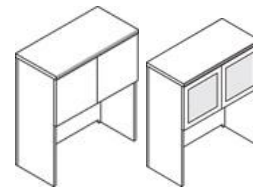

Stack-on Storage with doors and enclosed back
31 3/8" w x 14 3/4" d x 37" h
Applications include use on a 31 1/2" w component top; or with one tower organizer or one tower bookcase on a 47 1/4" w component top; or with two tower organizers, two tower bookcases or combination of both, on a 63" w component top
Laminate
PA990X **$930.22**
Nickel frame frosted
PA990G **$1,077.80**