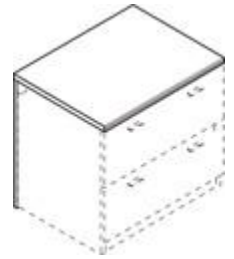

Component Top and Back
For 2 pedestals, 1 lateral file pedestal, 1 multi file pedestal or 1 storage cabinet pedestal
Top: 31 1/2" w x 24" d
Back: 31 1/2" w x 28 3/8" h
PA932X **$483.16**