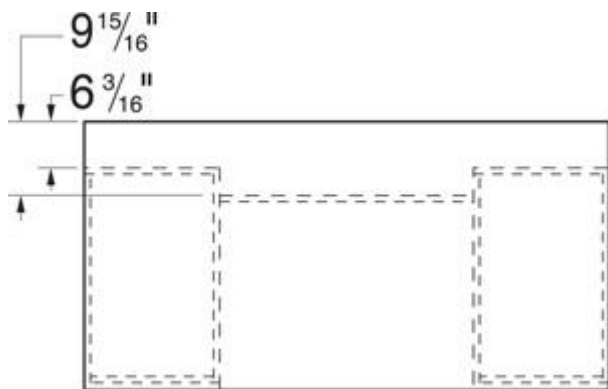

Rectangle, Breakfront Modesty Panel, 72"W x 36"D Models: PA075D, PA075R, PA075L