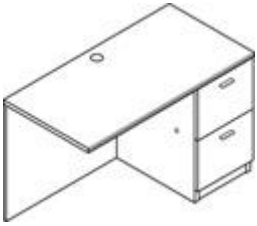

Left Returns 2/0
(drawers: file/file)
24"d x 29 1/2"h x 49 5/16"w
PA182L Left $937.86
43 5/16"w
PA122L Left $916.10