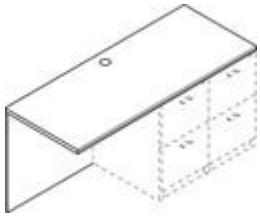

Park Avenue Veneer

MODULAR COMPONENTS

Modular Shell Returns
24" d x 29 1/2" h
PA951R 72" w Right **$887.88**
PA952R 60" w Right **$793.21**
PA953R 36" w Right **$670.32**
PA951L 72" w Left **$887.88**
PA952L 60" w Left **$793.21**
PA953L 36" w Left **$670.32**