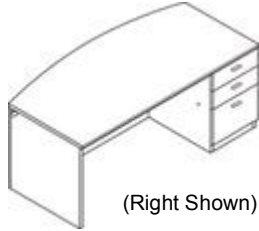

## FULL PEDESTALS

Approach side of desk on breakfront models projects executive sophistication

Approach side of desk on recessed models offers full width conference overhang

Approach side of desk on flush models presents trim appearance for tighter spaces

**Double Pedestal Desks 3/2**  
Bow Front  
72" w x 36" d x 29 1/2" h  
w/breakfront modesty panel  
**PA071D \$1,946.28**  
w/recessed modesty panel  
**PA072D \$1,871.02**

**Single Pedestal Desks**  
Bow Front  
(drawers: box/box/file)  
72" w x 36" d x 29 1/2" h  
w/breakfront modesty panel  
**PA071R Right 0/3 \$1,658.16**  
**PA071L Left 3/0 \$1,658.16**