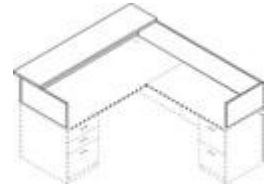

**Note:** Shaded shelves are adjustable

**Storage Cabinet w/doors**

One adjustable shelf

36 3/16" w x 24" d x 29 1/2" h

**PA624X \$903.76**

**Lateral Files**

36 3/16" w x 24" d x 29 1/2" h

**PA636X 2-drawer \$900.82**

36 3/16" w x 24" d x 56 3/16" h

**PA638X 4-drawer \$1672.86**

**Reception Station  
Transaction Counter**

For double pedestal  
reception desk

72" w x 32 1/2" d x 14 1/4" h

**PA773X \$639.74**

**Reception Stations**