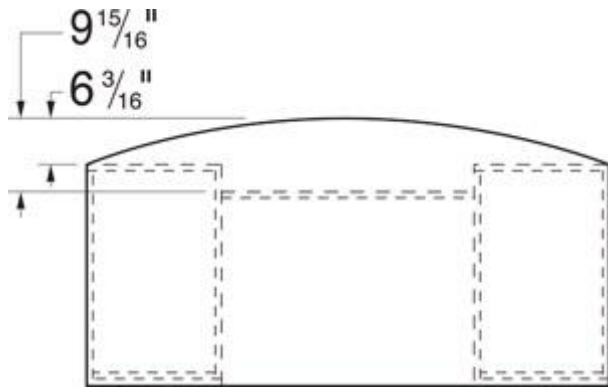

Conference Overhang Dimensions

Bow Front, Breakfront Modesty Panel 72"W x 36"D Models: PA071D, PA071R, PA071L