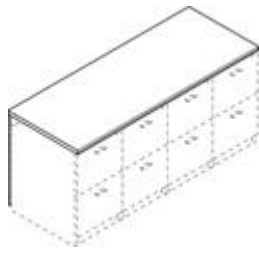

Component Top and Back
For any combination of pedestals, lateral file pedestals, multi file pedestals or storage cabinet pedestals whose combined width is 63" w
Top: 63" w x 24" d
Back: 63" w x 28 3/8" h
PA963X **$603.29**