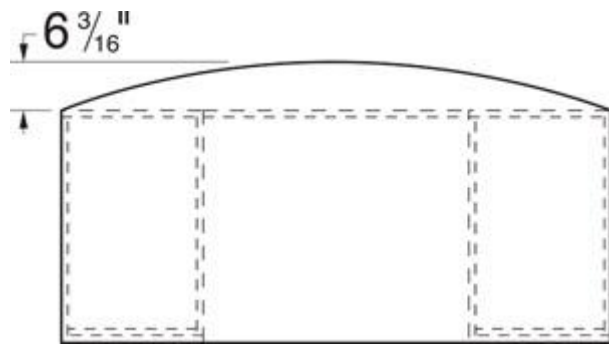

Bow Front, Recessed Modesty Panel 72"W x 36"D Models: PA072D, PA072R, PA072L