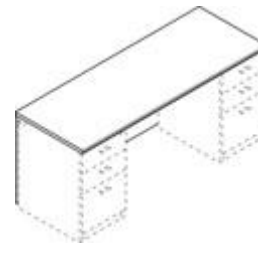

Component Top and Back
For 66" w components (i.e., credenza w/kneespace with box/box/file pedestals)
top: 66" w x 24" d
Back: 66" w x 28 3/8" h
PA966X **$621.52**