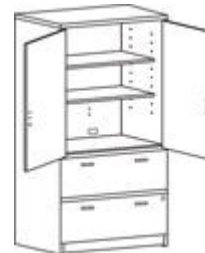

**Stack-on Organizers**

14" d x 21 3/16" h  
**PA727X** 72" w **\$1,017.83**

**Tower Organizers**

15 3/4" w x 14 3/4" d x 37" h  
**PA752R** Hinged right **\$753.82**  
**PA752L** Hinged Left **\$753.82**  
**Tower Bookcase**  
 15 3/4" w x 14 3/4" d x 37" h  
**PA751X** Open **\$648.56**

**Bookcase Hutch w/glass doors**

36" w x 14 3/16" d x 37" h  
**PA613X** **\$1,111.91**

**Personal Wardrobe/Storage Cabinets**

18 3/16" w x 24" d x 66 9/16" h  
**PA632R** Hinged Right **\$1,291.25**  
**PA632L** Hinged Left **\$1,291.25**