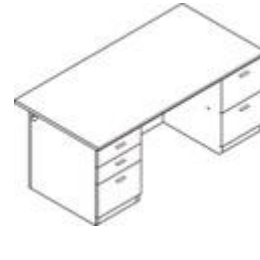

Double Pedestal Desks 3/2
Rectangle
72" w x 36" d x 29 1/2" h
w/breakfront modesty panel
PA075D $1,763.41
PA077D 78" w $2,018.02
w/recessed mod. Panel
PA076D $1,625.82 78"