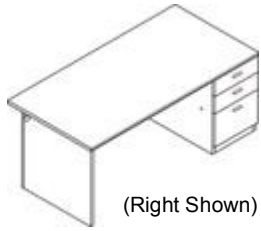

Single Pedestal Desks
Rectangle
(drawers: box/box/file)
72" w x 36" d x 29 1/2" h
w/recessed modesty panel
PA076R Right 0/3 $1,402.38
PA076L Left 3/0 $1,402.38