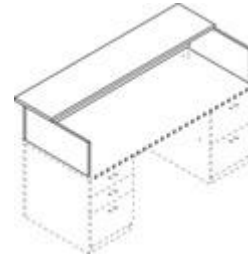

**Reception Station
Transaction Counter**

For double pedestal
reception desk

72" w x 32 1/2" d x 14 1/4" h

PA773X $639.74