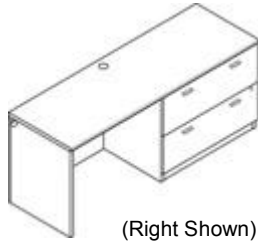

Credenzas w/36" w Lateral
72"w x 24"d x 29 1/2"h
PA272R Right $1,240.68
PA272L Left $1,240.68