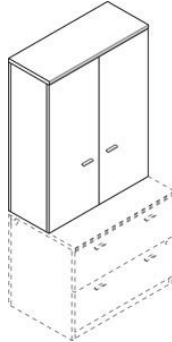

**Double Pedestal Desks 3/2**  
Bow Front  
72" w x 36" d x 29 1/2" h  
w/breakfront modesty panel  
**PA071D \$1,946.28**  
w/recessed modesty panel  
**PA072D \$1,871.02**

**Single Pedestal Desks**  
Bow Front  
(drawers: box/box/file)  
72" w x 36" d x 29 1/2" h  
w/breakfront modesty panel  
**PA071R Right 0/3 \$1,658.16**  
**PA071L Left 3/0 \$1,658.16**

**Left Returns 2/0**  
(drawers: file/file)  
24"d x 29 1/2"h x 49 5/16"w  
**PA182L Left \$937.86**  
43 5/16"w  
**PA122L Left \$916.10**

**Credenzas w/36" w Lateral**  
72"w x 24"d x 29 1/2"h  
**PA272R Right \$1,240.68**  
**PA272L Left \$1,240.68**

**Credenzas w/36" w Multi File**  
72"w x 24"d x 29 1/2"h  
**PA273R Right \$1,427.66**  
**PA273L Left \$1,427.66**

**Table Desk with Center Drawer**  
72"w x 36"d x 29 1/2"h  
**PA078X \$1,155.42**

**Bookcase Hutch w/wood doors (non-locking)**  
36"w x 24"d x 48"h **PA615X \$1,137.19**

**Storage Tower (non-locking)**  
153/4"w x 143/4"d x 48"h  
Hinged Right (shown)  
**PA753R Right \$932.57**  
**PA753L Left \$932.57**

**Vertical Paper Manager**  
147/8"w x 121/4"d x 151/2"h  
**PA712X \$432.77**