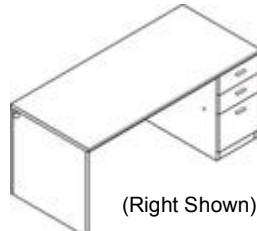

Single Pedestal Desks
Rectangle
(drawers: box/box/file)
66" w x 30" d x 29 1/2" h
w/flush modesty panel
PA061R Right 0/3 $1,291.25
PA061L Left 3/0 $1,291.25