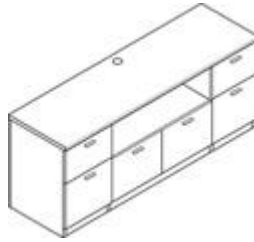

Hospitality Credenza
72" w x 24" d x 34" h
PA411X $2,117.98