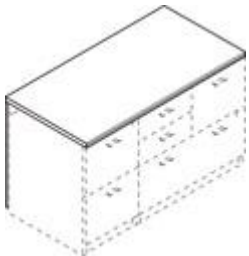

Component Top and Back
For any combination of pedestals, lateral file pedestals, multi file pedestals whose combined width is 47 1/4" w
Top: 47 1/4" w x 24" d
Back: 47 1/4" w x 28 3/8" h
PA947X **$543.90**