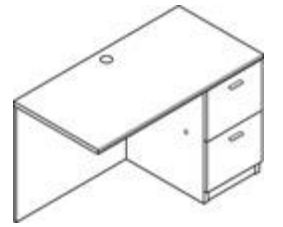

Right Returns 0/2
(drawers: file/file)
24" d x 29 1/2" h x 49 5/16" w
PA182R Right $937.86
43 5/16" w
PA122R Right $916.10