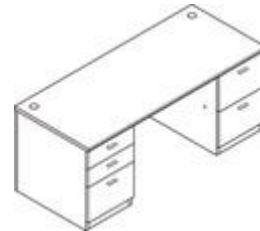

Double Pedestal Reception Desk 3/2
Rectangle
72" w x 30" d x 29 1/2" h
w/flush modesty panel
PA073D $1,658.16