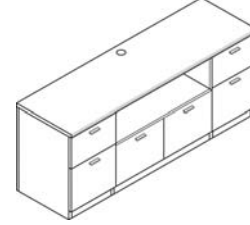

Hospitality Credenza
PA411X $2171.48
72x24x34"