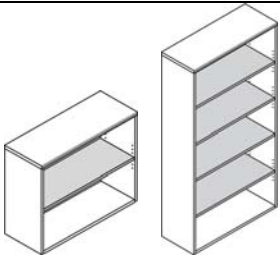

(right hinged)

Storage Tower (non-locking)
PA753R \$932.57
PA753L \$932.57
15 3/4x14 3/4x48"

Vertical Paper Manager
PA712X \$443.94
14 7/8x12 1/4x15½"

Bookcase Hutch w/wood doors (non-locking)
PA614X \$1,007.24
36x1413/16x48"

**Park Avenue Veneer
SHARED COMPONENTS**

 <p>Bullet Peninsula w/end panel PA372X \$1072.51 72x36x29 1/2" PA366X \$1072.51 66x30x29 1/2"</p>	 <p>P-Shaped Peninsulas w/end panel PA375R \$1921.00 PA375L \$1921.00 72x30/60x29 1/2"</p>	 <p>3/4 Modesty Panel for peninsulas PA908X \$345.16 50 5/16x18 1/6x13/16"</p>	 <p>Freestanding Corner Unit PA303X \$954.32 24x36"x36x24x29 1/2"</p>	 <p>Bridge PA342X \$391.02 43 3/8x24x29 1/2" PA330X \$385.73 31 3/8x24x29 1/2"</p>
 <p>Stack-on Storage w/laminate doors and enclosed back PA707X \$1234.21 72x14 3/4 x37" PA706X \$1180.70 66x14 3/4 x37" PA703X \$986.08 36x14 3/4 x37"</p>	 <p>Stack-on Storage w/nickel frame frosted doors and enclosed back PA707G \$1,509.98 72x14 3/4 x37" PA706G \$1,458.83 66x14 3/4 x37" PA703G \$1124.26 36x14 3/4 x37"</p>	 <p>Tackboard for use with stack-on storage PA717X 72" \$113.48 PA716X 66" \$108.78 PA713X 36" \$83.50</p>	 <p>Wall-mounted Suspended Storage Cabinet PA743X 47 1/8" \$990.19 PA742X 40 1/4" \$904.93 PA741X 34 1/4" \$880.24 PA740X 31 3/8" \$843.78 14 3/4 x21 3/16"</p>	 <p>Stack-on Organizer PA727X \$978.43 72x4x21 3/16"</p>
 <p>Tower Organizer PA752R hinged right \$773.22 PA752L hinged left \$773.22 15 3/4 x14 3/4 x37" Tower Bookcase PA751X Open \$665.03 15 3/4 x14 3/4 x37"</p>	 <p>Bookcase Hutch w/glass doors PA613X \$1140.13 36x14 3/16x37"</p>	 <p>Personal Wardrobe/Storage Cabinet PA632R \$1323.59 hinged right PA632L \$1323.59 hinged left 18 3/16x24x66 9/16"</p>	 <p>Storage Cabinet/ Lateral File Combination PA628X \$2030.95 36 3/16x24x66 9/16"</p>	