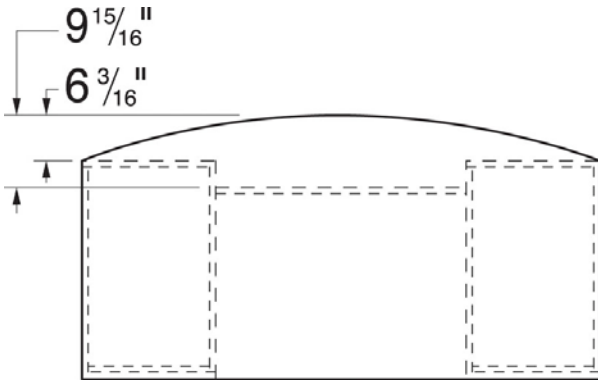

Conference Overhang Dimensions

Bow Front, Breakfront Modesty Panel 72"W x 36"D Models: PA071D, PA071R, PA071L