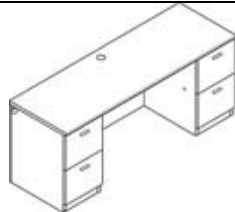

Credenza w/kneespace 2/0/2
(drawers: file/file)
PA271D $1432.55
72x24x29½"
PA261D $1387.09
66x24x29½"