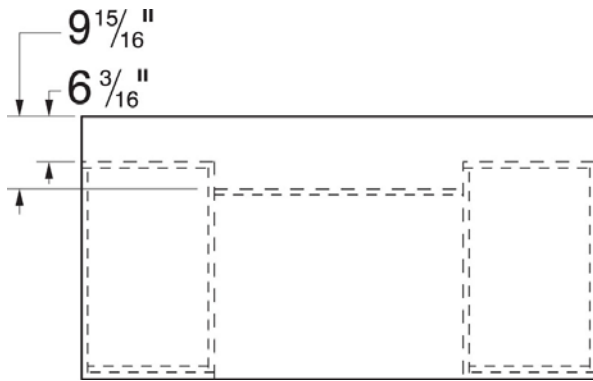

Rectangle, Breakfront Modesty Panel, 72"W x 36"D Models: PA075D, PA075R, PA075L