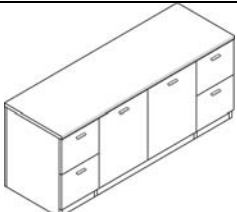

Credenza w/storage 2/d/2
(drawers: file/file)
PA271S $1608.18
72x24x29½"
PA261S $1548.79
66x24x29½"