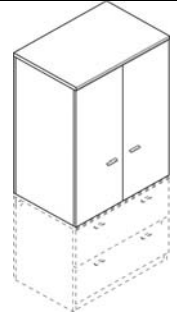

Right Return 0/2
(drawers: file/file)
PA182R \$961.38
49 5/16x24x29½"
PA122R \$939.04
43 5/16"x24x29½"

Left Return 2/0
(drawers: file/file)
PA182L \$961.38
49 5/16"x24x29½"
PA122L \$939.04
43 5/16"x24x29½"

R

Credenza w/36" w Lateral
PA272R \$1271.84
PA272L \$1271.84
72x24x29½"

R

Credenzas w/36" Multi File
PA273R \$1463.53
PA273L \$1463.53
72x24x29½"

Table Desk w/Center Drawer
PA078X \$1,155.42
72x36x29½"

Bookcase Hutch w/wood doors (non-locking)
PA615X \$1,137.19
36x 4x48"

(right hinged)

Storage Tower (non-locking)
PA753R \$932.57
PA753L \$932.57
15 3/4x14 3/4x48"

Vertical Paper Manager
PA712X \$443.94
14 7/8x12 1/4x15½"

Bookcase Hutch w/wood doors (non-locking)
PA614X \$1,007.24
36x1413/16x48"