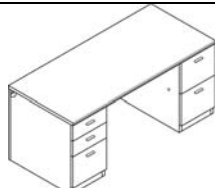

Double Pedestal Desk 3/2
Rectangle
66" w x 30" d x 29 ½" h
w/flush modesty panel
PA061D $1,578.19