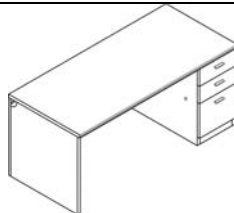

Single Pedestal Desk
Rectangle
(drawers: box/box/file)
PA061R 0/3 $1323.59
PA061L 3/0 $1323.59
flush modesty panel
66x30x29½"