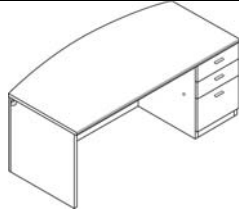

Park Avenue Veneer FULL PEDESTALS

Approach side of desk on breakfront models projects executive sophistication

Approach side of desk on recessed models offers full width conference overhang

Approach side of desk on flush models presents trim appearance for tighter spaces

Double Pedestal Desk 3/2
Bow Front
PA071D \$1995.08
breakfront modesty panel
72x36x29½"
PA072D \$1918.06
recessed modesty panel
72x36x29½"

Single Pedestal Desk
Bow Front
(drawers: box/box/file)
PA071R 0/3 \$1699.91
PA071L 3/0 \$1699.91
breakfront modesty panel
72x36x29½"