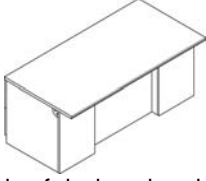

Park Avenue Veneer FULL PEDESTALS

Approach side of desk on breakfront models projects executive sophistication

Approach side of desk on recessed models offers full width conference overhang

Approach side of desk on flush models presents trim appearance for tighter spaces

Double Pedestal Desk 3/2
Bow Front
PA071D \$1995.08
breakfront modesty panel
72x36x29½"
PA072D \$1918.06
recessed modesty panel
72x36x29½"

Single Pedestal Desk
Bow Front
(drawers: box/box/file)
PA071R 0/3 \$1699.91
PA071L 3/0 \$1699.91
breakfront modesty panel
72x36x29½"