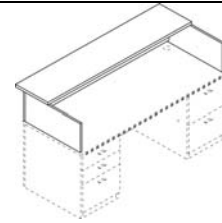

**Reception Station
Transaction Counter**
for double pedestal
reception desk

PA773X $656.21
72x32½x14¼"