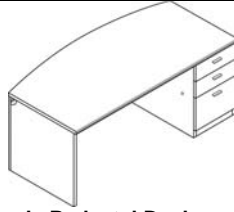

Park Avenue Veneer FULL PEDESTALS

Approach side of desk on breakfront models projects executive sophistication

Approach side of desk on recessed models offers full width conference overhang

Approach side of desk on flush models presents trim appearance for tighter spaces

Double Pedestal Desk 3/2
Bow Front
PA071D \$1995.08
breakfront modesty panel
72x36x29½"
PA072D \$1918.06
recessed modesty panel
72x36x29½"

Single Pedestal Desk
Bow Front
(drawers: box/box/file)
PA071R 0/3 \$1699.91
PA071L 3/0 \$1699.91
breakfront modesty panel
72x36x29½"