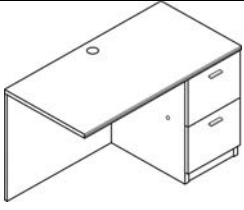

Left Return 2/0
(drawers: file/file)
PA182L $961.38
49 5/16"x24x29½"
PA122L $939.04
43 5/16"x24x29½"