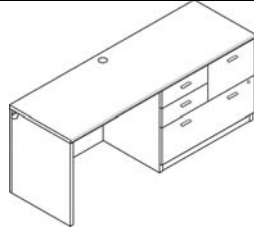

R

Credenzas w/36" Multi File
PA273R $1463.53
PA273L $1463.53
72x24x29½"