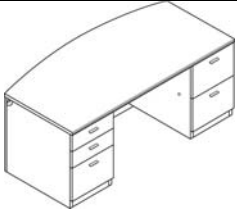

Park Avenue Veneer FULL PEDESTALS

Approach side of desk on breakfront models projects executive sophistication

Approach side of desk on recessed models offers full width conference overhang

Approach side of desk on flush models presents trim appearance for tighter spaces

Double Pedestal Desk 3/2
Bow Front
PA071D \$1995.08
breakfront modesty panel
72x36x29½"
PA072D \$1918.06
recessed modesty panel
72x36x29½"

Single Pedestal Desk
Bow Front
(drawers: box/box/file)
PA071R 0/3 \$1699.91
PA071L 3/0 \$1699.91
breakfront modesty panel
72x36x29½"