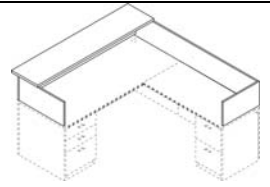

Reception Stations
for single pedestal reception
desks and 49 5/16" returns

PA771R $834.96
PA771L $834.96
83x72x14¼"