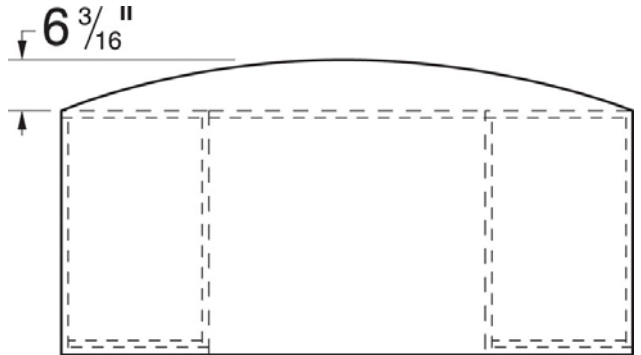

Bow Front, Recessed Modesty Panel 72"W x 36"D Models: PA072D, PA072R, PA072L