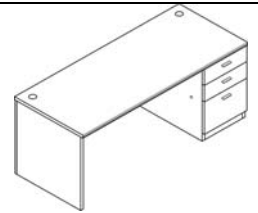

Single Pedestal Reception Desk
Rectangle
(drawers: box/box/file)
PA073R 0/3 $1404.73
PA073L 3/0 $1404.73
flush modesty panel
72x30x29½"