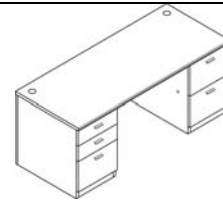

Double Pedestal Reception Desk 3/2
Rectangle
PA073D $1699.91
flush modesty panel
72x30x29½"