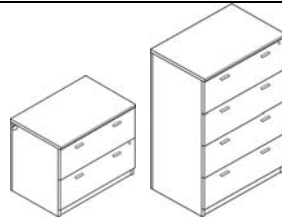

**Park Avenue Veneer
SHARED COMPONENTS**

 <p>Bullet Peninsula w/end panel PA372X \$1072.51 72x36x29 1/2" PA366X \$1072.51 66x30x29 1/2"</p>	 <p>P-Shaped Peninsulas w/end panel PA375R \$1921.00 PA375L \$1921.00 72x30/60x29 1/2"</p>	 <p>3/4 Modesty Panel for peninsulas PA908X \$345.16 50 5/16x18 1/6x13/16"</p>	 <p>Freestanding Corner Unit PA303X \$954.32 24x36"x36x24x29 1/2"</p>	 <p>Bridge PA342X \$391.02 43 3/8x24x29 1/2" PA330X \$385.73 31 3/8x24x29 1/2"</p>
 <p>Stack-on Storage w/laminate doors and enclosed back PA707X \$1234.21 72x14 3/4 x37" PA706X \$1180.70 66x14 3/4 x37" PA703X \$986.08 36x14 3/4 x37"</p>	 <p>Stack-on Storage w/nickel frame frosted doors and enclosed back PA707G \$1,509.98 72x14 3/4 x37" PA706G \$1,458.83 66x14 3/4 x37" PA703G \$1124.26 36x14 3/4 x37"</p>	 <p>Tackboard for use with stack-on storage PA717X 72" \$113.48 PA716X 66" \$108.78 PA713X 36" \$83.50</p>	 <p>Wall-mounted Suspended Storage Cabinet PA743X 47 1/8" \$990.19 PA742X 40 1/4" \$904.93 PA741X 34 1/4" \$880.24 PA740X 31 3/8" \$843.78 14 3/4 x21 3/16"</p>	 <p>Stack-on Organizer PA727X \$978.43 72x4x21 3/16"</p>
 <p>Tower Organizer PA752R hinged right \$773.22 PA752L hinged left \$773.22 15 3/4 x14 3/4 x37" Tower Bookcase PA751X Open \$665.03 15 3/4 x14 3/4 x37"</p>	 <p>Bookcase Hutch w/glass doors PA613X \$1140.13 36x14 3/16x37"</p>	 <p>Personal Wardrobe/Storage Cabinet PA632R \$1323.59 hinged right PA632L \$1323.59 hinged left 18 3/16x24x66 9/16"</p>	 <p>Storage Cabinet/ Lateral File Combination PA628X \$2030.95 36 3/16x24x66 9/16"</p>	

Bookcase

PA611X \$649.15
 36x14x29½" 2-shelf
PA612X \$1020.18
 36x14x66 9/16" 5-shelf

Note: shaded shelves are adjustable

Storage Cabinet w/doors
 one adjustable shelf

PA624X \$903.76
 36 3/16x24x29½"

Lateral File