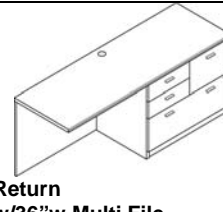

Return w/36" w Multi File
PA171R $1330.06
PA171L $1330.06
73¼x24x29½"