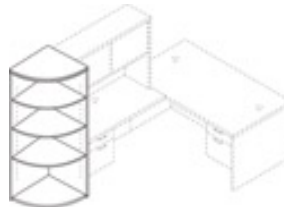

Curved Corner Unit
For use with Curved Returns
18" x 36" x 36" x 18" x 29 1/2" h
115810 \$365.74

Valido™ 11500 Series
SHARED COMPONENTS

Curved Returns
 For use with Curved Corner Unit
 (drawers: box/file)
 42" w x 18-24" d x 29 1/2" h
115817R Right 0/2 **\$452.17**
 42" w x 24-18" d x 29 1/2" h
115818L Left 2/0 **\$452.17**

Wall-mounted Storage Cabinets
 14 5/8" d x 18 7/8" h
115380 30" w **\$353.98**
115381 36" w **\$373.38**
115382 42" w **\$401.60**
115383 48" w **\$433.36**

Back Enclosures
 Non-tackable for stack-ons
105857 for 115327 **\$111.13**
105856 for 115327 **\$101.14**
105855 for 115333 **\$94.67**
105854 for 115324 **\$90.55**
105853 for 115323 **\$90.55**
105852 for 115322 **\$85.85**
105851 for 115321 **\$80.56**

End Cap Bookshelf
 24" w x 24" d x 29 1/2" h
115520 **\$278.71**

End Cap Bookshelf
 15" w x 15" d x 37 1/2" h
 For use on top of 115520
115523 **\$243.43**

End Cap Bookshelf
 24" w x 24" d x 67" h
115524 **\$452.17**