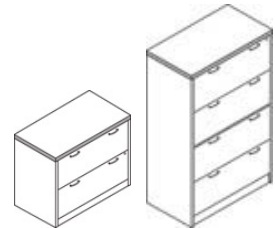

Valido™ 11500 Series
SHARED COMPONENTS

Back Enclosures
Non-tackable for stack-ons
105857 for 115327 **$111.13**
105856 for 115327 **$101.14**
105855 for 115333 **$94.67**
105854 for 115324 **$90.55**
105853 for 115323 **$90.55**
105852 for 115322 **$85.85**
105851 for 115321 **$80.56**

End Cap Bookshelf
24" w x 24" d x 67" h
115524 **$452.17**

Mobile Pedestals
15 3/4" w x 22 3/4" d x 28" h
115102 b/b/f **$389.84**
115103 p/m/f **$415.72**
115104 f/f **$389.84**