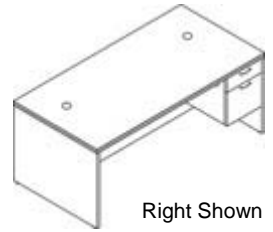

Double Pedestal Desk 2/2
Bow top
(drawers: box/file)
72" w x 36" d x 29 ½" h
11595 \$799.09

Double Pedestal Desks 2/2
(drawers: box/file)
72" w x 36" d x 29 ½" h
11593 Rectangle \$731.47
66" w x 30" d x 29 ½" h
11571 Rectangle \$699.13
60" w x 30" d x 29 ½" h
11573 Rectangle \$657.97

Right Shown

Single Pedestal Desks
Bow top
(drawers: box/file)
72" w x 36" d x 29 ½" h
11587R Right 0/2 \$705.01
11588L Left 2/0 \$705.01

Right Shown

Single Pedestal Desks
Rectangle
(drawers: box/file)
72" w x 36" d x 29 ½" h
11585R Right 0/2 \$622.69
11586L Left 2/0 \$622.69
66" w x 30" d x 29 ½" h
11583R Right 0/2 \$581.53
11584L Left 2/0 \$581.53