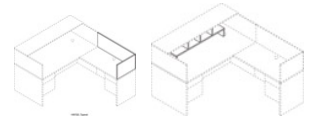

Storage Cabinets/Vertical File
 18" w x 24" d x 67" h
115297R Right **\$837.90**
115298L Left **\$837.90**

Storage Cabinet/Lateral File
 36" w x 24" d x 67" h
115293 **\$1,088.98**

Valido™ 11500 Series

SHARED COMPONENTS

Personal Wardrobe/Storage Cabinets
18" w x 24" d x 67" h
115295R Right \$728.53
115296L Left \$728.53

Personal Wardrobe/Storage Cabinet
Locking with four adjustable and one fixed shelf and coat rod
36" w x 24" d x 67" h
11530 \$1,065.46

Personal Storage Towers
24" w x 24" d x 67" h
Includes storage, two file drawers and wardrobe
115301R Right \$1,065.46
115302L Left \$1,065.46

Reception Station
w/transaction counter for
72" w x 36" d desk 72" w x 36" d x 14 5/8" h
115720 \$293.41