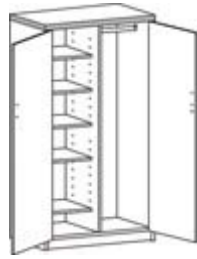

Storage Cabinet w/doors
 36" w x 20" d x 29 1/2" h
115291 **\$389.26**

Bookcase Hutch
 36" w Lateral File or Storage Cabinet w/doors
 36" w x 14 5/8" d x 37 1/2" h
115292 **\$306.94**

Bookcases
 36" w x 13 1/8" d
 Fixed shelves
11552 28 5/8" h **\$248.72**
11553 43 5/8" h **\$302.23**
11554 57 1/8" h **\$350.45**
11555 71" h **\$409.84**

Storage Cabinets/Vertical File
 18" w x 24" d x 67" h
115297R Right **\$837.90**
115298L Left **\$837.90**

Storage Cabinet/Lateral File
 36" w x 24" d x 67" h
115293 **\$1,088.98**

Valido™ 11500 Series

SHARED COMPONENTS

Personal Wardrobe/Storage Cabinets
18" w x 24" d x 67" h
115295R Right \$728.53
115296L Left \$728.53

Personal Wardrobe/Storage Cabinet
Locking with four adjustable and one fixed shelf and coat rod
36" w x 24" d x 67" h
11530 \$1,065.46

Personal Storage Towers
24" w x 24" d x 67" h
Includes storage, two file drawers and wardrobe
115301R Right \$1,065.46
115302L Left \$1,065.46

Reception Station
w/transaction counter for
72" w x 36" d desk 72" w x 36" d x 14 5/8" h
115720 \$293.41