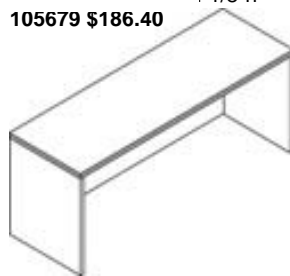

Credenza Shells
24" d x 29 1/2" h
11541 72" w $364.56
11542 66" w $354.56
11564 60" w $339.86
115692 48" w $320.46
115691 42 1/4" w $305.17