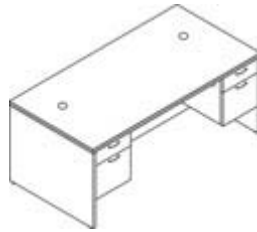

Double Pedestal Desks 2/2
(drawers: box/file)
72" w x 36" d x 29 ½" h
11593 Rectangle $731.47
66" w x 30" d x 29 ½" h
11571 Rectangle $699.13
60" w x 30" d x 29 ½" h
11573 Rectangle $657.97