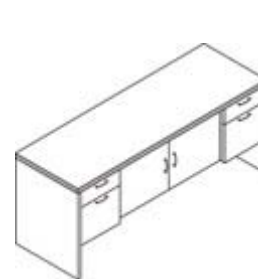

Credenza w/doors 2/D/2
(drawers: box/file)
72" w x 24" d x 29 ½" h
11544 $806.74