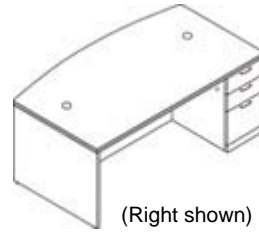

Valido™ 11500 Series

FULL PEDESTALS

Approach side of desk on full height pedestal models offers full width conference overhang

Double Pedestal Desk 3/2
Bow Top
72" w x 36" d x 29 1/2" h
115899 \$999.01

Double Pedestal Desks 3/2
72" w x 36" d x 29 1/2" h
115890 Rectangle \$946.09
66" w x 30" d x 29 1/2" h
115891 Rectangle \$910.22
60" w x 30" d x 29 1/2" h
115892 Rectangle \$863.77

(Right shown)

Single Pedestal Desks
Bow Top
(drawers: box/box/file)
72" w x 36" d x 29 1/2" h
115893R Right 0/3 \$872.00
115894L Left 3/0 \$872.00

(Right shown)

Single pedestal Desks
Rectangle
(drawers: box/box/file)
72" w x 36" d x 29 1/2" h
115895R Right 0/3 \$816.14
115896L Left 3/0 \$816.14
66" w x 30" d x 29 1/2" h
115897R Right 0/3 \$740.29
115898L Left 3/0 \$740.29