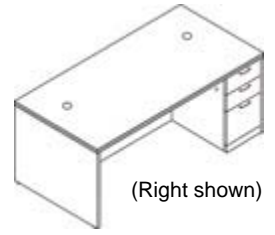

Valido™ 11500 Series

FULL PEDESTALS

Approach side of desk on full height pedestal models offers full width conference overhang

Double Pedestal Desk 3/2
Bow Top
72" w x 36" d x 29 1/2" h
115899 \$999.01

Double Pedestal Desks 3/2
72" w x 36" d x 29 1/2" h
115890 Rectangle \$946.09
66" w x 30" d x 29 1/2" h
115891 Rectangle \$910.22
60" w x 30" d x 29 1/2" h
115892 Rectangle \$863.77

(Right shown)

Single Pedestal Desks
Bow Top
(drawers: box/box/file)
72" w x 36" d x 29 1/2" h
115893R Right 0/3 \$872.00
115894L Left 3/0 \$872.00

(Right shown)

Single pedestal Desks
Rectangle
(drawers: box/box/file)
72" w x 36" d x 29 1/2" h
115895R Right 0/3 \$816.14
115896L Left 3/0 \$816.14
66" w x 30" d x 29 1/2" h
115897R Right 0/3 \$740.29
115898L Left 3/0 \$740.29

Right Returns 0/2
(drawers: file/file)
48" w x 24" d x 29 1/2" h
115905R Right \$543.31
42" w x 24" d x 29 1/2" h
115907R Right \$537.43

Left Returns 2/0
(Drawers: file/file)
48" w x 24" d x 29 1/2" h
115906L Left \$543.31
42" w x 24" d x 29 1/2" h
115908L Left \$537.43