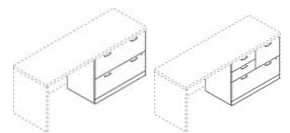

Lateral File Pedestal
36" w x 20" d x 28" h
11503 $486.28
Multi File Pedestal
36" w x 20" d x 28" h
11505 $584.47