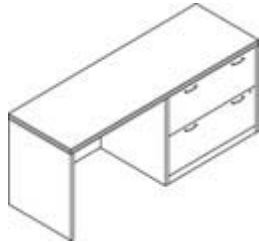

P-shaped Peninsulas w/end panel-29 1/2" h
72"w x 30"d / 36"d
11525R Right \$489.22
72"w x 36"d/30"d
11526L Left \$489.22

Jetty Peninsulas w/end panel-29 1/2" h
72"w x 30"d / 42"d
115201R Right \$568.60
115202L Left \$568.60

Boomerang Peninsulas w/end panel-29 1/2" h
72"w x 30"d / 42"d
115203R Right \$568.60
72"w x 42"d / 30"d
115204L Left \$568.60

Tackboards for use with stack-on back enclosures
90057 for 105857 **\$134.06**
90056 for 105856 **\$127.01**
90055 for 105855 **\$121.13**
90054 for 105854 **\$105.84**
90053 for 105853 **\$101.14**
90052 for 105852 **\$93.49**
90051 for 105851 **\$81.73**