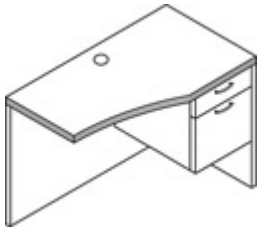

Computer Credenzas
(drawers: adjustable-height keyboard/mouse platform center; box/box/file left; CPU pedestal right) 24"d x 29 1/2" h
115497 72" w \$1057.81

Bridges
For use with Single Pedestal Desk, Desk Shell or Peninsula to Corner Unit, Single Pedestal Credenza or Credenza Shell (Kneespace of Desks limited to 24 3/4" w if Bridge is used with a 66" w Single Pedestal Desk) 24"d x 29 1/2" h
11570 47" w \$204.04
11560 42" w \$194.04
115599 36" w \$194.04
For use with Corner or Extended Corner Units
115598 30" w \$194.04
For use with Single Pedestal Desks, Desk Shells or Peninsulas (excluding Jetty, Boomerang and Reef)
20"d x 29 1/2" h
115699 47" w \$194.04
115698 42" w \$186.40

Extended Corner Units
For use with Bridge or Return(s) 24" w x 36" d x 72" w x 24" d x 29 1/2" h
115815R Right \$533.32
24" d x 72" w x 36" d x 24" w x 29 1/2" h
115816L Left \$533.32

Corner Unit
For use with Bridge or Return(s)
24" x 36" x 36" x 24" x 29 1/2" h
115811 \$365.74

Curved Corner Unit
For use with Curved Returns
18" x 36" x 36" x 18" x 29 1/2" h
115810 \$365.74

Valido™ 11500 Series
SHARED COMPONENTS

Curved Returns
 For use with Curved Corner Unit
 (drawers: box/file)
 42" w x 18-24" d x 29 1/2" h
115817R Right 0/2 **\$452.17**
 42" w x 24-18" d x 29 1/2" h
115818L Left 2/0 **\$452.17**