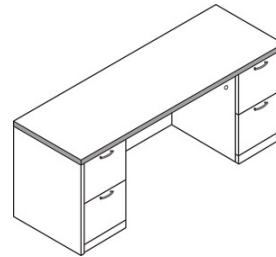

Credenzas w/kneespace 2/0/2
(drawers: box/file)
24" d x 29 1/2" h
115900 72" w $843.19
115901 66" w $802.03
115902 60" w $777.34