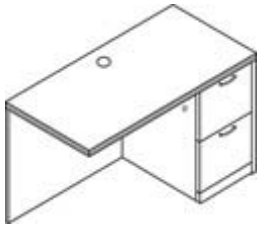

Valido™ 11500 Series

FULL PEDESTALS

Approach side of desk on full height pedestal models offers full width conference overhang

Double Pedestal Desk 3/2
Bow Top
72" w x 36" d x 29 1/2" h
115899 \$999.01

Double Pedestal Desks 3/2
72" w x 36" d x 29 1/2" h
115890 Rectangle \$946.09
66" w x 30" d x 29 1/2" h
115891 Rectangle \$910.22
60" w x 30" d x 29 1/2" h
115892 Rectangle \$863.77

(Right shown)

Single Pedestal Desks
Bow Top
(drawers: box/box/file)
72" w x 36" d x 29 1/2" h
115893R Right 0/3 \$872.00
115894L Left 3/0 \$872.00

(Right shown)

Single pedestal Desks
Rectangle
(drawers: box/box/file)
72" w x 36" d x 29 1/2" h
115895R Right 0/3 \$816.14
115896L Left 3/0 \$816.14
66" w x 30" d x 29 1/2" h
115897R Right 0/3 \$740.29
115898L Left 3/0 \$740.29

Right Returns 0/2
(drawers: file/file)
48" w x 24" d x 29 1/2" h
115905R Right \$543.31
42" w x 24" d x 29 1/2" h
115907R Right \$537.43

Left Returns 2/0
(Drawers: file/file)
48" w x 24" d x 29 1/2" h
115906L Left \$543.31
42" w x 24" d x 29 1/2" h
115908L Left \$537.43