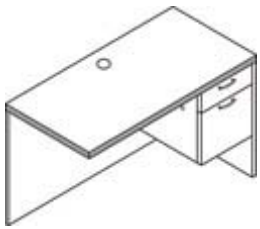

Double Pedestal Desk 2/2
Bow top
(drawers: box/file)
72" w x 36" d x 29 ½" h
11595 \$799.09

Double Pedestal Desks 2/2
(drawers: box/file)
72" w x 36" d x 29 ½" h
11593 Rectangle \$731.47
66" w x 30" d x 29 ½" h
11571 Rectangle \$699.13
60" w x 30" d x 29 ½" h
11573 Rectangle \$657.97

Right Shown

Single Pedestal Desks
Bow top
(drawers: box/file)
72" w x 36" d x 29 ½" h
11587R Right 0/2 \$705.01
11588L Left 2/0 \$705.01

Right Shown

Single Pedestal Desks
Rectangle
(drawers: box/file)
72" w x 36" d x 29 ½" h
11585R Right 0/2 \$622.69
11586L Left 2/0 \$622.69
66" w x 30" d x 29 ½" h
11583R Right 0/2 \$581.53
11584L Left 2/0 \$581.53