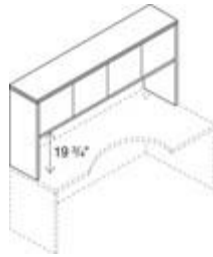

Computer Credenzas
(drawers: adjustable-height keyboard/mouse platform center; box/box/file left; CPU pedestal right) 24"d x 29 1/2" h
115497 72" w \$1057.81

Bridges
For use with Single Pedestal Desk, Desk Shell or Peninsula to Corner Unit, Single Pedestal Credenza or Credenza Shell (Kneespace of Desks limited to 24 3/4" w if Bridge is used with a 66" w Single Pedestal Desk) 24"d x 29 1/2" h
11570 47" w \$204.04
11560 42" w \$194.04
115599 36" w \$194.04
For use with Corner or Extended Corner Units
115598 30" w \$194.04
For use with Single Pedestal Desks, Desk Shells or Peninsulas (excluding Jetty, Boomerang and Reef)
20"d x 29 1/2" h
115699 47" w \$194.04
115698 42" w \$186.40

Extended Corner Units
For use with Bridge or Return(s) 24" w x 36" d x 72" w x 24" d x 29 1/2" h
115815R Right \$533.32
24" d x 72" w x 36" d x 24" w x 29 1/2" h
115816L Left \$533.32

Corner Unit
For use with Bridge or Return(s)
24" x 36" x 36" x 24" x 29 1/2" h
115811 \$365.74

Curved Corner Unit
For use with Curved Returns
18" x 36" x 36" x 18" x 29 1/2" h
115810 \$365.74

Valido™ 11500 Series
SHARED COMPONENTS

Curved Returns
 For use with Curved Corner Unit
 (drawers: box/file)
 42" w x 18-24" d x 29 1/2" h
115817R Right 0/2 **\$452.17**
 42" w x 24-18" d x 29 1/2" h
115818L Left 2/0 **\$452.17**