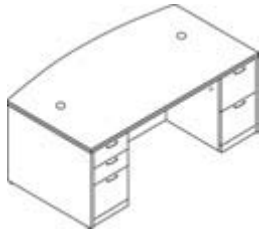

Valido™ 11500 Series

FULL PEDESTALS

Approach side of desk on full height pedestal models offers full width conference overhang

Double Pedestal Desk 3/2
Bow Top
72" w x 36" d x 29 1/2" h
115899 \$999.01

Double Pedestal Desks 3/2
72" w x 36" d x 29 1/2" h
115890 Rectangle \$946.09
66" w x 30" d x 29 1/2" h
115891 Rectangle \$910.22
60" w x 30" d x 29 1/2" h
115892 Rectangle \$863.77

(Right shown)

Single Pedestal Desks
Bow Top
(drawers: box/box/file)
72" w x 36" d x 29 1/2" h
115893R Right 0/3 \$872.00
115894L Left 3/0 \$872.00

(Right shown)

Single pedestal Desks
Rectangle
(drawers: box/box/file)
72" w x 36" d x 29 1/2" h
115895R Right 0/3 \$816.14
115896L Left 3/0 \$816.14
66" w x 30" d x 29 1/2" h
115897R Right 0/3 \$740.29
115898L Left 3/0 \$740.29

Right Returns 0/2
(drawers: file/file)
48" w x 24" d x 29 1/2" h
115905R Right \$543.31
42" w x 24" d x 29 1/2" h
115907R Right \$537.43

Left Returns 2/0
(Drawers: file/file)
48" w x 24" d x 29 1/2" h
115906L Left \$543.31
42" w x 24" d x 29 1/2" h
115908L Left \$537.43