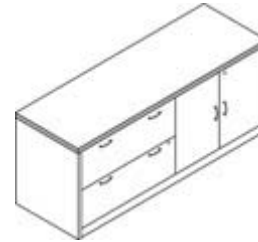

Credenza w/Lateral/Storage Cabinet
72"w x 24"d x 29 1/2" h
115492 $925.51