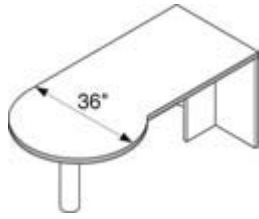

P-shaped Peninsulas w/end panel-29 1/2" h
72"w x 30"d / 36"d
11525R Right $489.22
72"w x 36"d/30"d
11526L Left $489.22