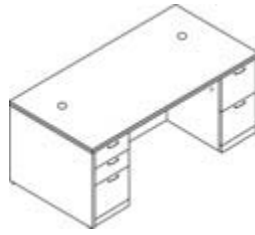

Valido™ 11500 Series

FULL PEDESTALS

Approach side of desk on full height pedestal models offers full width conference overhang

Double Pedestal Desk 3/2
Bow Top
72" w x 36" d x 29 1/2" h
115899 \$999.01

Double Pedestal Desks 3/2
72" w x 36" d x 29 1/2" h
115890 Rectangle \$946.09
66" w x 30" d x 29 1/2" h
115891 Rectangle \$910.22
60" w x 30" d x 29 1/2" h
115892 Rectangle \$863.77

(Right shown)

Single Pedestal Desks
Bow Top
(drawers: box/box/file)
72" w x 36" d x 29 1/2" h
115893R Right 0/3 \$872.00
115894L Left 3/0 \$872.00

(Right shown)

Single pedestal Desks
Rectangle
(drawers: box/box/file)
72" w x 36" d x 29 1/2" h
115895R Right 0/3 \$816.14
115896L Left 3/0 \$816.14
66" w x 30" d x 29 1/2" h
115897R Right 0/3 \$740.29
115898L Left 3/0 \$740.29

Right Returns 0/2
(drawers: file/file)
48" w x 24" d x 29 1/2" h
115905R Right \$543.31
42" w x 24" d x 29 1/2" h
115907R Right \$537.43

Left Returns 2/0
(Drawers: file/file)
48" w x 24" d x 29 1/2" h
115906L Left \$543.31
42" w x 24" d x 29 1/2" h
115908L Left \$537.43