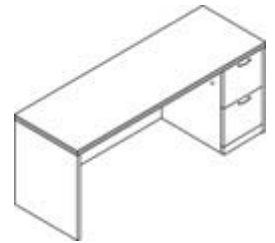

Valido™ 11500 Series

FULL PEDESTALS

Approach side of desk on full height pedestal models offers full width conference overhang

Double Pedestal Desk 3/2
Bow Top
72" w x 36" d x 29 1/2" h
115899 \$999.01

Double Pedestal Desks 3/2
72" w x 36" d x 29 1/2" h
115890 Rectangle \$946.09
66" w x 30" d x 29 1/2" h
115891 Rectangle \$910.22
60" w x 30" d x 29 1/2" h
115892 Rectangle \$863.77

(Right shown)

Single Pedestal Desks
Bow Top
(drawers: box/box/file)
72" w x 36" d x 29 1/2" h
115893R Right 0/3 \$872.00
115894L Left 3/0 \$872.00

(Right shown)

Single pedestal Desks
Rectangle
(drawers: box/box/file)
72" w x 36" d x 29 1/2" h
115895R Right 0/3 \$816.14
115896L Left 3/0 \$816.14
66" w x 30" d x 29 1/2" h
115897R Right 0/3 \$740.29
115898L Left 3/0 \$740.29

Right Returns 0/2
(drawers: file/file)
48" w x 24" d x 29 1/2" h
115905R Right \$543.31
42" w x 24" d x 29 1/2" h
115907R Right \$537.43

Left Returns 2/0
(Drawers: file/file)
48" w x 24" d x 29 1/2" h
115906L Left \$543.31
42" w x 24" d x 29 1/2" h
115908L Left \$537.43

Credenza w/doors 2/D/2
(drawers: file/file)
72" w x 24" d x 29 1/2" h
115909 \$990.78

Credenzas w/kneespace 2/0/2
(drawers: box/file)
24" d x 29 1/2" h
115900 72" w \$843.19
115901 66" w \$802.03
115902 60" w \$777.34