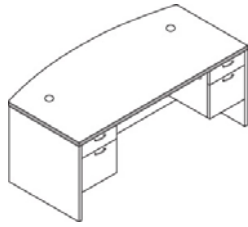

FLDGRMT

Recessed Task Light
46 1/2" W x 4 7/8" D x 1 1/8" H
for models 115327, 11534, 11533 and 115324
FLDGRMT \$12.94

F23C_F23B

Removable Lock Core Kit
F23B Black \$12.94

Valido™ 11500 Series

¾ PEDESTALS

Approach side of desk on ¾ pedestal models offers full width conference overhang