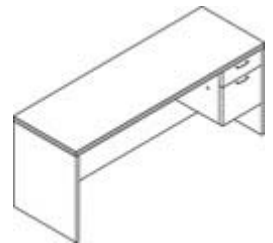

Credenzas Single Pedestal
(drawers: box/file)
72" w x 24" d x 29 ½" h
11545R Right 0/2 $568.60
11546L Left 2/0 $568.60