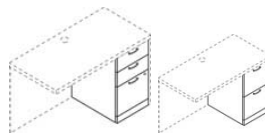

Valido™ 11500 Series

MODULAR COMPONENTS

Cabinet Pedestals
26" w x 21 1/4" d x 28" h for 60" w shell
11508 $352.21

CPU Storage Pedestal
13 1/2" w x 22 3/4" d x 28" h
115090 $283.42

Approach side of desk on 11500 Modular models offers full width conference overhang

Desk Shells
72" w x 36" d x 29 1/2" h
11596 Bow Top $434.53
60" w x 36" d x 29 1/2" h
11594 Rectangle $416.30
72" w x 30" d x 29 1/2" h
11592 Rectangle $389.26
66" w x 30" d x 29 1/2" h
11579 Rectangle $364.56
60" w x 30" d x 29 1/2" h
11578 Rectangle $350.45
48" w x 30" d x 29 1/2" h
11598 Rectangle $330.46

Multiple storage solutions to fit your needs
105679 $186.40

Storage placement flexibility
1 1/8" h
10528 $76.44

Same models can be reconfigured

Credenza Shells
24" d x 29 1/2" h
11541 72" w $364.56
11542 66" w $354.56
11564 60" w $339.86
115692 48" w $320.46
115691 42 1/4" w $305.17

Return Shells w/support
24" d x 29 1/2" h
Note: Return shells are non-handed.
115686 72" w $364.56
115684 60" w $341.04

Return Shells
24" d x 29 1/2" h
Note: Return shells are non-handed.
11561 48" w $278.71
115681 42" w $272.83
115680 36" w $272.83

Kneespace Clearance End Panel Kit
1 1/8" w x 11 1/4" d x 28 1/8" h
105098 $89.38

3/4 Pedestal
(drawers: box/file)
15 5/8" w x 22 3/4" d x 17 3/4" h
Note: Shipped with lock installed on right-hand side. Can relocate to left side.
11501 $244.61

Full Pedestals
15 5/8" w x 22 3/4" d x 28" h
Note: Top box drawer does not lock.
11502 box/box/file $316.93
11504 file/file $316.93

Pencil/Media/File Pedestal
15 5/8" w x 22 3/4" d x 28" h
Note: Pencil drawer does not lock.
115092 $349.27

Lateral File Pedestal
36" w x 20" d x 28" h
11503 $486.28
Multi File Pedestal
36" w x 20" d x 28" h
11505 $584.47